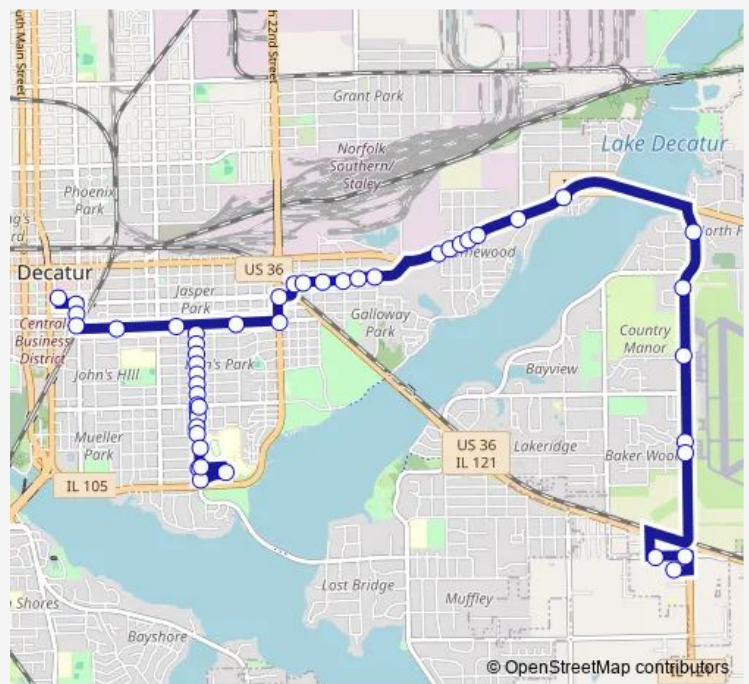

Bus 3 Orange Line

[Go to website](#)

Direction
 Walmart — Transit Center BAY 4
 55 stops
[Open route schedule](#)

- Walmart
- Hospitality DR. & Walmart Access RD Near Side
- Dollar Tree
- S Airport RD & E Beacon Dr
- S Airport RD & E Baker Woods Ln
- S Airport RD & E Cantrell St
- Willaim ST & Brush College FAR Side
- E William ST & N 35th St
- E William ST & N 34th St
- E William ST & N 33rd St
- William ST & 27th St
- E William ST & N 26th St
- E William ST & N 25th St
- E William ST & N 24th St
- E William ST & N 23rd
- E Prairie ST & N 22nd St
- N 22nd ST & E Prairie ST FAR Side
- N 22nd ST & E Main St
- N 22nd ST & E Wood St
- E Wood ST & S 21st St
- E Wood ST & S 20th St

Route schedule

Walmart — Transit Center BAY 4

Monday	—
Tuesday	—
Wednesday	—
Thursday	—
Friday	—
Saturday	—
Sunday	09:45-17:45

Route info

Direction: Walmart

Stops: 55

Trip Duration: 0 hour 25 min

3 — Orange Line

E Wood ST & S 19th St

E Wood ST & S 18th St

E Wood ST & S 17th St

E Wood ST & S 16th St

S 16th ST & E Clay St

S 16th ST & E Johns Ave

S 16th ST & E Sedgwick St

S 16th ST & E Decatur St

N Martin Luther King Drive & E William St

Transit Center BAY 4

Direction

Transit Center BAY 4 — Walmart

48 stops

[Open route schedule](#)

Transit Center BAY 4

E Prairie AVE & Martin Luther King Dr