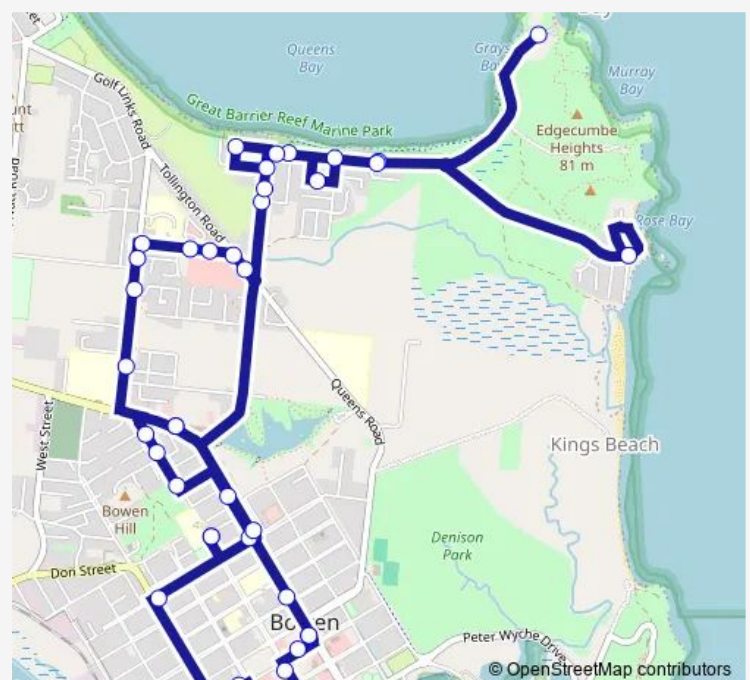

Gregory St at Bowen Hospital

Livingstone St near Herbert St (Hail n Ride)

Herbert St near Daniel St

Gregory St near Scott St

Gregory St near Carleton St

Gregory St near Banksia St

Richmond Rd at Centre Point Plaza

Monday 09:40-13:40

Tuesday 09:40-13:40

Wednesday 09:40-13:40

Thursday 09:40-13:40

Friday 09:40-13:40

Saturday 09:40-11:40

Sunday —

Route info

Direction: Herbert Street near Powell St

Stops: 38

Trip Duration: 0 hour 38 min

3 — Rose Bay

Tollington Rd near Soldiers Rd (Hail n Ride)

Tollington Rd near Wests Lane

Wests Lane near Tollington Rd

Wests Lane near North Ct

Gregory St at Bowen Hospital

Livingstone St near Leichhardt St

Williams St at Sinclair Street

Dalrymple St near Gregory St (Hail n Ride)

Gregory Street at Williams St

Williams St at Gregory Street

Herbert Street near Powell St