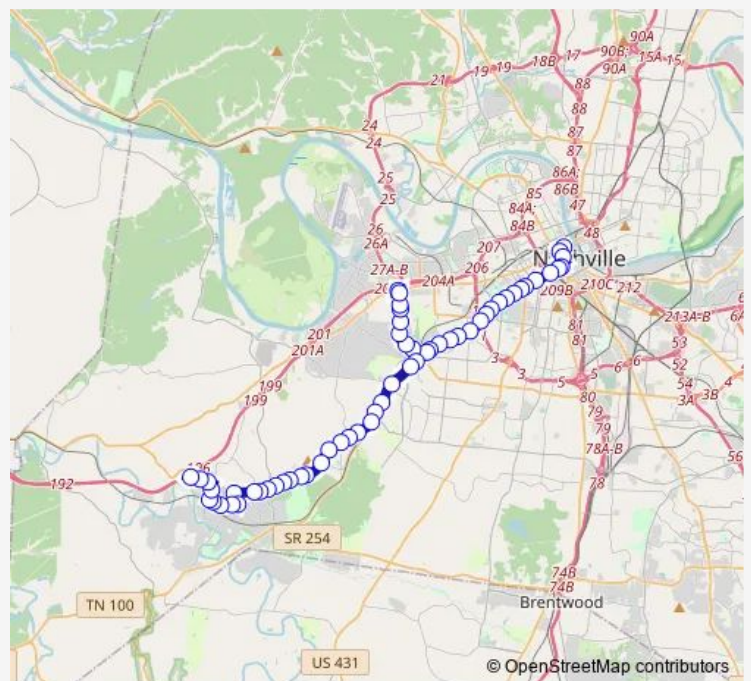

**Bus 3 West End**

[Go to website](#)

**Direction**  
 White Bridge Pike & Charlotte Shone — Central 5TH AVE - BAY 5  
 27 stops  
[Open route schedule](#)

- White Bridge Pike & Charlotte Shone
- White Bridge Pike & Corbett LN Sb
- White Bridge Pike & Knob DR Sb
- White Bridge Pike & Vine Ridge DR Sb
- White Bridge Pike & Brookwood Terra
- White Bridge Pike & Post RD Sb
- Harding Pike & Kenner AVE Eb
- Harding Pike & Woodlawn DR Eb
- Harding Pike & Vine CT Eb
- West END & Wilson Blvd Eb
- West END AVE & Leonard AVE Eb
- West END AVE & Elmington AVE Eb
- West END AVE & I-440 Ramp Eb
- West END AVE & Acklen Park DR Eb
- West END AVE & 31st AVE S Eb
- West END AVE & 28th AVE S Eb
- West END AVE & 25th AVE S Eb
- West END AVE & 23rd AVE S Eb
- West END AVE & 21st AVE S Eb
- West END AVE & 20th AVE S Eb
- West END AVE & 17th AVE S Eb

**Route schedule**

White Bridge Pike & Charlotte Shone — Central 5TH AVE - BAY 5

Monday	04:50-00:43 <sup>+1</sup>
Tuesday	04:50-00:43 <sup>+1</sup>
Wednesday	04:50-00:43 <sup>+1</sup>
Thursday	04:50-00:43 <sup>+1</sup>
Friday	04:50-00:43 <sup>+1</sup>
Saturday	04:47-00:44 <sup>+1</sup>
Sunday	05:43-22:44

**Route info**

Direction: White Bridge Pike & Charlotte Shone  
 Stops: 27  
 Trip Duration: 0 hour 29 min

3 — West End

Broadway AVE & 12th AVE Eb

Broadway & 10th AVE Eb

8TH AVE S & Broadway AVE Nb

8TH AVE N & Union ST Nb

DR Martin Luther King JR Blvd & 7TH AVE N Eb

Central 5TH AVE - BAY 5