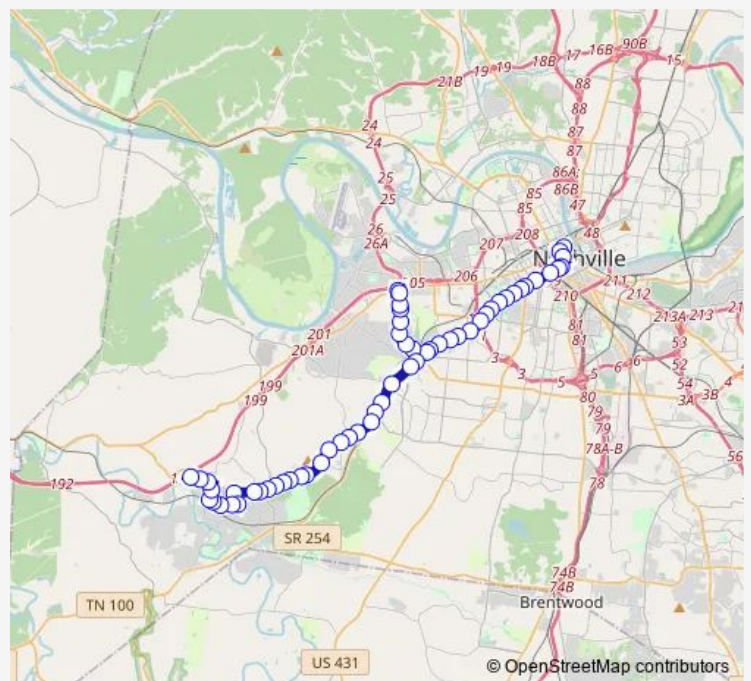

Bus 3 West End

[Go to website](#)

Direction
 White Bridge Pike & Charlotte Shone — Central 5TH AVE - BAY 5
 27 stops
[Open route schedule](#)

- White Bridge Pike & Charlotte Shone
- White Bridge Pike & Corbett LN Sb
- White Bridge Pike & Knob DR Sb
- White Bridge Pike & Vine Ridge DR Sb
- White Bridge Pike & Brookwood Terra
- White Bridge Pike & Post RD Sb
- Harding Pike & Kenner AVE Eb
- Harding Pike & Woodlawn DR Eb
- Harding Pike & Vine CT Eb
- West END & Wilson Blvd Eb
- West END AVE & Leonard AVE Eb
- West END AVE & Elmington AVE Eb
- West END AVE & I-440 Ramp Eb
- West END AVE & Acklen Park DR Eb
- West END AVE & 31st AVE S Eb
- West END AVE & 28th AVE S Eb
- West END AVE & 25th AVE S Eb
- West END AVE & 23rd AVE S Eb
- West END AVE & 21st AVE S Eb
- West END AVE & 20th AVE S Eb
- West END AVE & 17th AVE S Eb

Route schedule

White Bridge Pike & Charlotte Shone — Central 5TH AVE - BAY 5

Monday	04:50-00:43 ⁺¹
Tuesday	04:50-00:43 ⁺¹
Wednesday	04:50-00:43 ⁺¹
Thursday	04:50-00:43 ⁺¹
Friday	04:50-00:43 ⁺¹
Saturday	04:47-00:44 ⁺¹
Sunday	05:43-22:44

Route info

Direction: White Bridge Pike & Charlotte Shone
 Stops: 27
 Trip Duration: 0 hour 34 min

3 — West End

Broadway AVE & 12th AVE Eb

Broadway & 10th AVE Eb

8TH AVE S & Broadway AVE Nb

8TH AVE N & Union ST Nb

DR Martin Luther King JR Blvd & 7TH AVE N Eb

Central 5TH AVE - BAY 5

Direction

Central 5TH AVE - BAY 5 — Coley Davis RD Shelter Park
AND Ride

58 stops

[Open route schedule](#)

Central 5TH AVE - BAY 5

6TH AVE & Deaderick ST Sb