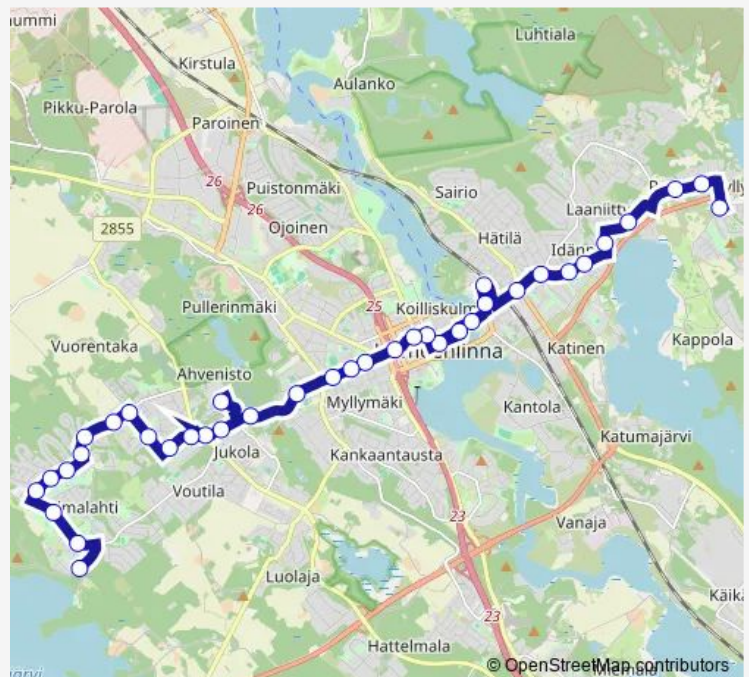

### Route schedule

Loimalahti — Messupolku P

Monday 06:06-17:06

Tuesday 06:06-17:06

Wednesday 06:06-17:06

Thursday 06:06-17:06

Friday 06:06-17:06

Saturday —

### Route info

Direction: Loimalahti

Stops: 37

Trip Duration: 0 hour 41 min

3 — 3 Loimalahti - Harvoilanmäki

Hallituskatu I

Reska A

Hämeenlinna linja-autoasema C