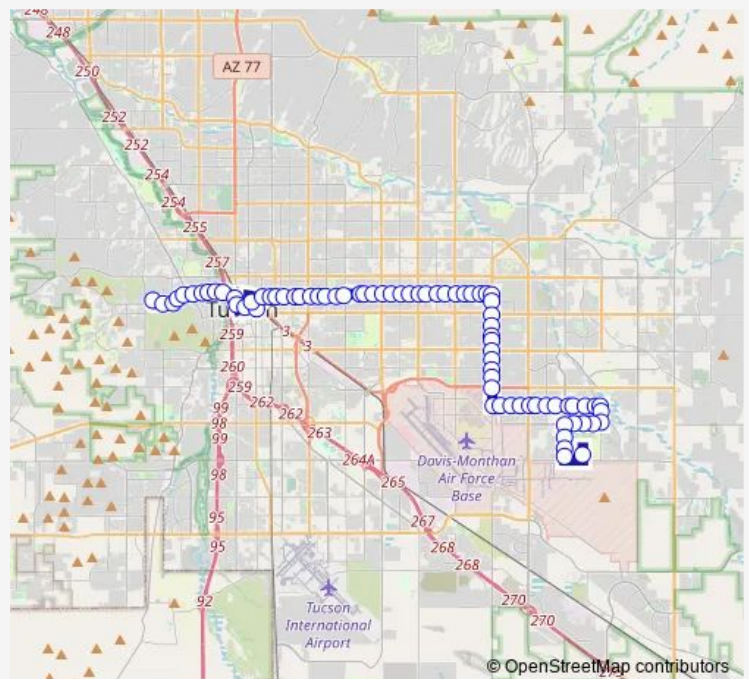

Alameda/Court Av (Se)

Downtown Ronstadt Center

Toole/7th Av (Ne)

6th St/4th Av (Se)

6th St/Tucson High School (Eb)

6th St/Euclid (Se)

6th St/Fremont (Sw)

6th St/Highland (Se)

### Route schedule

Pima College West Campus (Inside) — Pima College East Campus (Es)

Monday 05:48-23:04

Tuesday 05:48-23:04

Wednesday 05:48-23:04

Thursday 05:48-23:04

Friday 05:48-23:04

Saturday 05:48-20:48

### Route info

Direction: Pima College West Campus (Inside)

Stops: 76

Trip Duration: 1 hour 26 min

3 — 6th St/Wilmot

6th St/Campbell (Se)

6th St/Plumer (Se)

6th St/Tucson (Sw)

6th St/Treat (Se)

6th St/Country Club (Sw)

5th St/Jones (Se)

5th St/Palo Verde (Se)

5th St/Dodge (Se)

5th St/Alvernon (Se)

5th St/Irving (Se)

5th St/Columbus (Se)