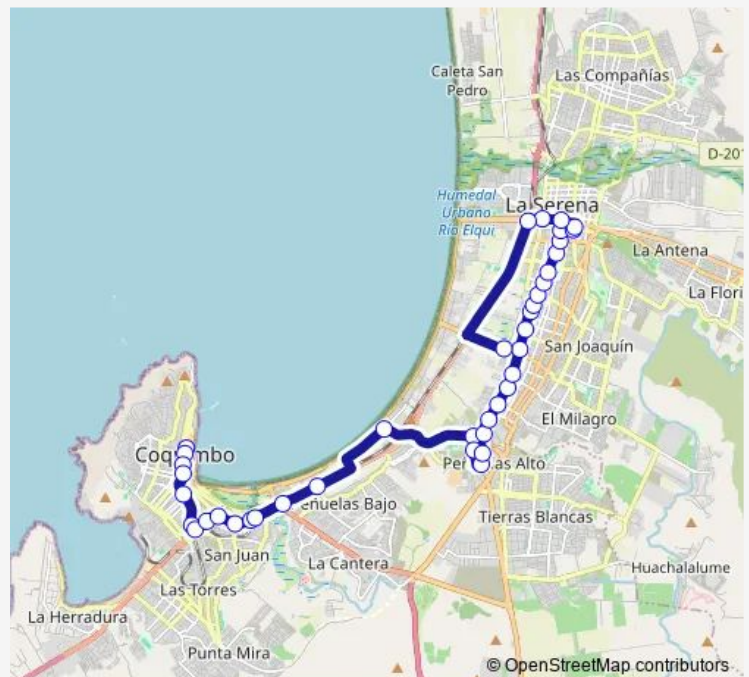

### Route schedule

Terminal El Santo — Las Heras, 302-398

Monday 06:56-18:56

Tuesday 06:56-18:56

Wednesday 06:56-18:56

Thursday 06:56-18:56

Friday 06:56-18:56

Saturday 06:50-18:50

### Route info

Direction: Terminal El Santo

Stops: 36

Trip Duration: 1 hour 54 min

3 — Pampa

465 Sur

La Cantera

Puente Culebron

## Route info

Direction: Juan Melgarejo, 813-887

Stops: 40

Trip Duration: 1 hour 31 min

Paradero 6

Balmaceda, 2750-2850

Balmaceda, 2420-2500

Paradero 4

Hotel Costa Real

Ruta 5

Terminal El Santo

3 Bus time schedules and route maps are available in an offline PDF at [busmaps.com](https://busmaps.com). Use the [busmaps.com](https://busmaps.com) website to see live bus times, train schedule or subway schedule, and step-by-step directions for all public transit in La Serena