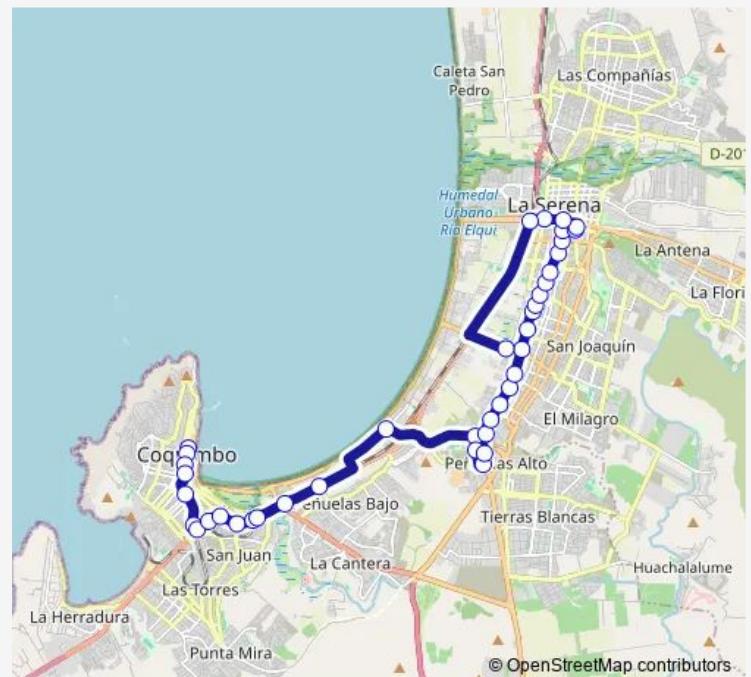

### Direction

Terminal El Santo — Las Heras, 302-398

36 stops

[Open route schedule](#)

Terminal El Santo

Liceo Técnico

Bomberos

Urgencia

### Route schedule

Terminal El Santo — Las Heras, 302-398

Monday 06:56-18:56

Tuesday 06:56-18:56

Wednesday 06:56-18:56

Thursday 06:56-18:56

Friday 06:56-18:56

Saturday 06:50-18:50

### Route info

Direction: Terminal El Santo

Stops: 36

Trip Duration: 1 hour 54 min

465 Sur

La Cantera

Puente Culebron

Escuela Hogar

Hotel Costa Real

Ruta 5

Terminal El Santo

3 Bus time schedules and route maps are available in an offline PDF at [busmaps.com](https://busmaps.com). Use the [busmaps.com](https://busmaps.com) website to see live bus times, train schedule or subway schedule, and step-by-step directions for all public transit in La Serena