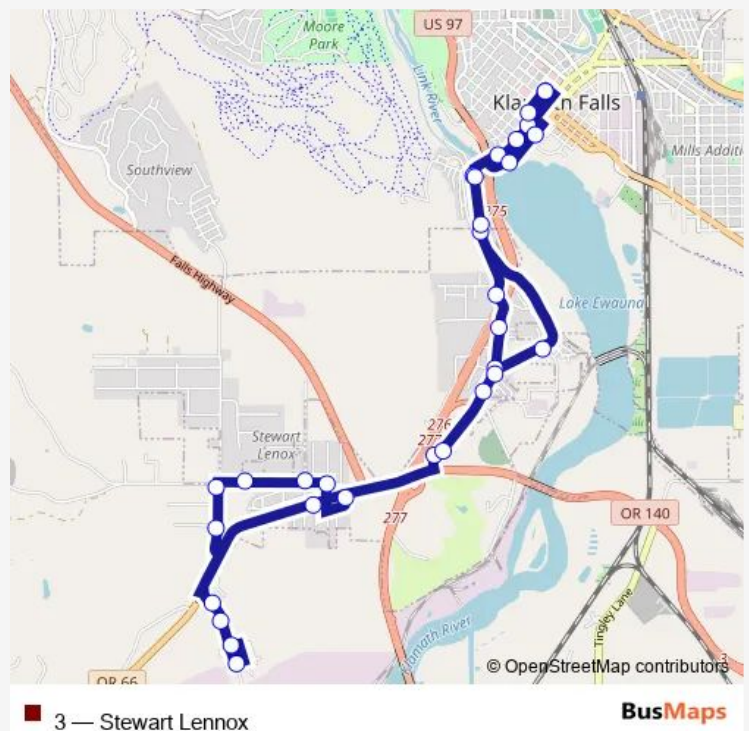

Orindale Rd & Sunnyside Ln

4690 Weyerhauser Road

Weyerhauser Rd & Peggy Ave

Weyerhauser Rd & Mahan Ave

Weyerhauser Rd & Rae St

Hwy 66 across from Riy's Market

Route schedule

Downtown Transit Center (Pine St & 7th St) — Downtown Transit Center (Pine St & 7th St)

Monday 09:00-15:00

Tuesday 09:00-15:00

Wednesday 09:00-15:00

Thursday 09:00-15:00

Friday 09:00-15:00

Saturday —

Sunday —

Route info

Direction: Downtown Transit Center (Pine St & 7th St)

Stops: 31

Trip Duration: 0 hour 25 min

3 — Stewart Lennox

Dollar General (Agate St & Green Springs Dr)

Greensprings Dr (Coast Truck Center)

Greensprings Dr (Greensprings RV Park)