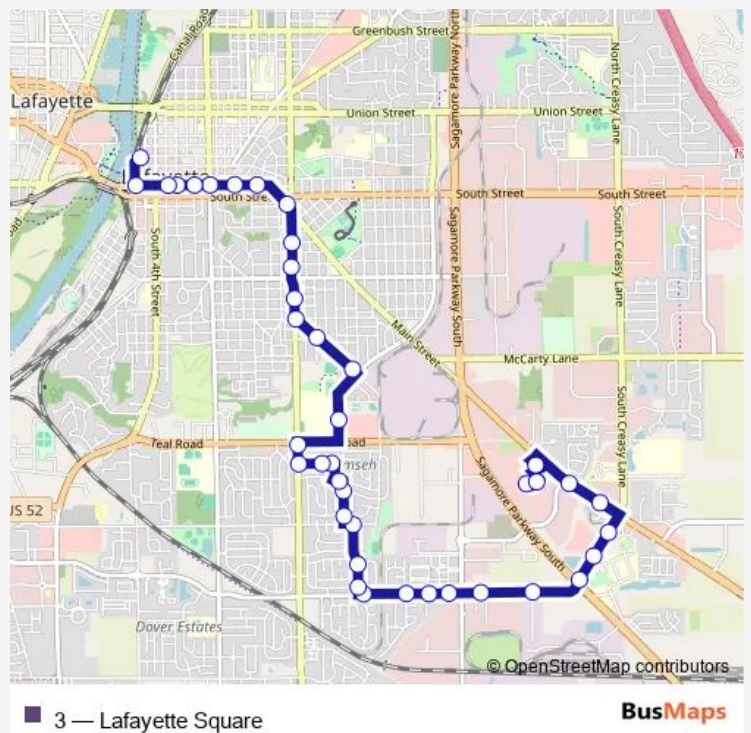

## Bus 3 Lafayette Square

[Go to website](#)

**Direction**  
 Tippecanoe Mall Entrance E: Bus373 — Citybus Center: Bus215  
 40 stops  
[Open route schedule](#)

- Tippecanoe Mall Entrance E: Bus373
- Malibu Jack's at Tippecanoe Mall: Bus676
- Wendy's at Tippecanoe Mall (North Side): Bus671
- Payless Supermarket on SR 38/25: Bus437e
- SR 38/25 & Torchwood Dr (SW Corner): Bus719
- Creasy Ln & Bonlou Dr (Menards Entrance): Bus941nw
- Ivy Tech on Creasy Ln: Bus142n
- Creasy Ln & US 52 (NE Corner): Bus404ne
- Brady Ln & Imperial Pkwy (NE Corner): Bus711n
- Brady Ln East of Reagan Dr (North): Bus713
- Village Pantry on Brady Ln (North): Bus961
- Pheasant Run Apts on Brady Ln (at Shelter): Bus301n
- Brady Ln & Portsmouth Dr W (NE Corner): Bus720
- Brady Ln & Commanche Trl (NE Corner): Bus449n
- Commanche Trl & Shasta Dr (SE Corner): Bus735e
- Commanche Trl & Yuma Ave (SE Corner): Bus736
- Commanche Trl & Beck Ln (SE Corner): Bus731e
- Summerfield Dr & Maume PI (SE Corner): Bus737
- Ottawa Dr & Summerfield Dr (SE Corner): Bus942
- Iroquois Trl & Summerfield Dr (NW of): Bus428n
- Shoshone Dr & Osage Dr (West of): Bus315n

**Route info**

Direction: Tippecanoe Mall Entrance E: Bus373  
 Stops: 40  
 Trip Duration: 0 hour 32 min

Georgetown Apts on Shoshone Dr ; Bus469n

Shoshone Dr & 18th St (NE Corner): Bus739

18th St & Teal Rd (SE Corner): Bus420

22nd St & JR Hiatt Dr (Secorner): Bus466se

State St & Earl Ave (West of): Bus378nw

State St & 20th St (NE Corner): Bus726n

State St & 18th St (NE Corner): Bus256n

18th St & Adams St (SE Corner): Bus725e

18th south of Congress St at alley: Bus662

18th St & Everett St (SE Corner): Bus740

Alabama St & Main St (NE Corner): Bus391ne

Columbia St & 14th St (NE Corner): Bus305

Columbia St & 12th St (NE Corner): Bus309

Columbia St & 9th St (NE Corner): Bus242