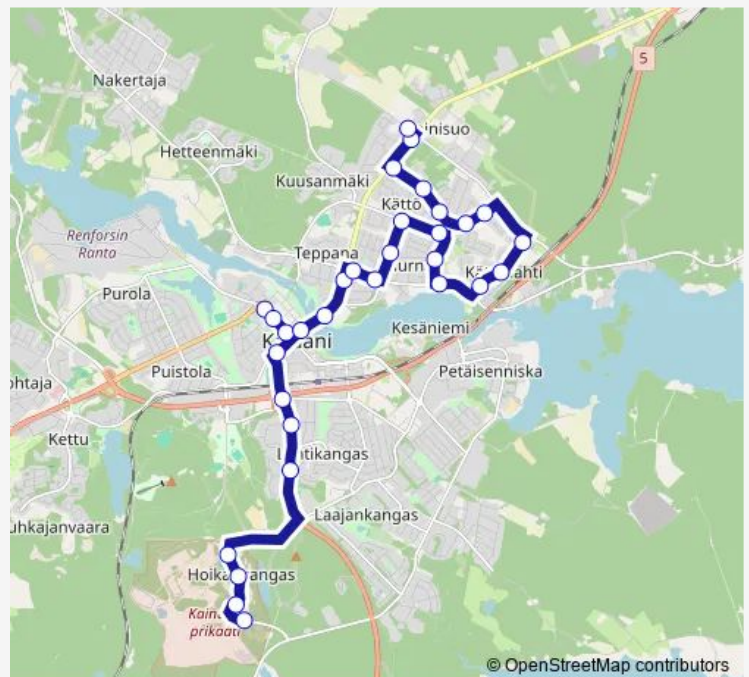

### Route schedule

Prikaatin pääte pysäkki P — Heinisuontie L

Monday —

Tuesday —

Wednesday —

Thursday —

Friday —

Saturday 10:25-12:25

### Route info

Direction: Prikaatin pääte pysäkki P

Stops: 31

Trip Duration: 0 hour 29 min

■ 3 — Linja 3

BusMaps

Kuikanhuuto P

Joutsenpolku P

3 Bus time schedules and route maps are available in an offline PDF at [busmaps.com](https://busmaps.com). Use the [busmaps.com](https://busmaps.com) website to see live bus times, train schedule or subway schedule, and step-by-step directions for all public transit in Kajaani