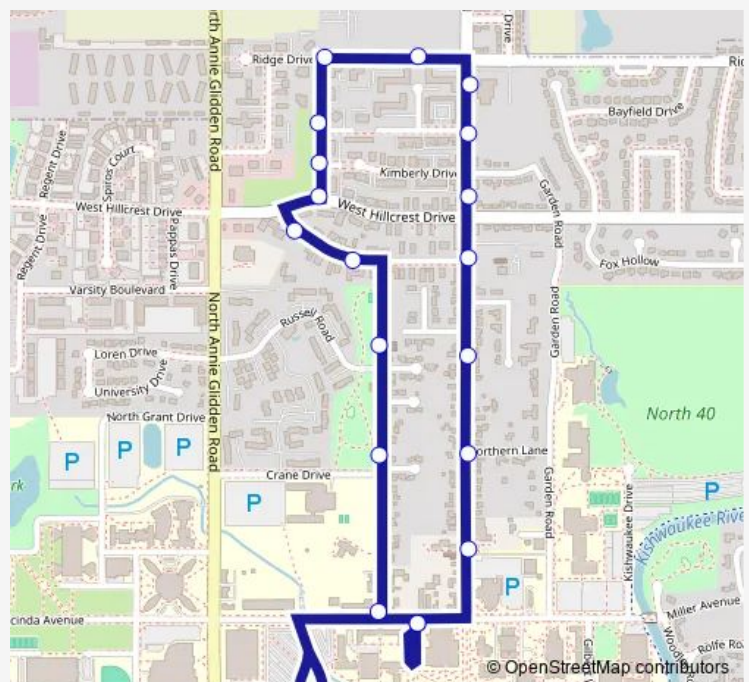

Russell Rd. at Crane Dr. - SB Stop #508

Russell Rd. at Lucinda Ave. - SB Stop #509

University Cir (Dusable) Rt 3 / Rt 4 Stop #484

Holmes Student Center (HSC) - Rt 3 / Rt 4 Stop #649

### Route schedule

Holmes Student Center (HSC) - Rt 3 / Rt 4 Stop #649 —  
Holmes Student Center (HSC) - Rt 3 / Rt 4 Stop #649

Monday 07:10-20:50

Tuesday 07:10-20:50

Wednesday 07:10-20:50

Thursday 07:10-20:50

Friday 07:10-17:50

Saturday —

Sunday —

### Route info

Direction: Holmes Student Center (HSC) - Rt 3 / Rt 4 Stop #649

Stops: 20

Trip Duration: 0 hour 15 min

3 Bus time schedules and route maps are available in an offline PDF at [busmaps.com](https://busmaps.com). Use the [busmaps.com](https://busmaps.com) website to see live bus times, train schedule or subway schedule, and step-by-step directions for all public transit in Sycamore