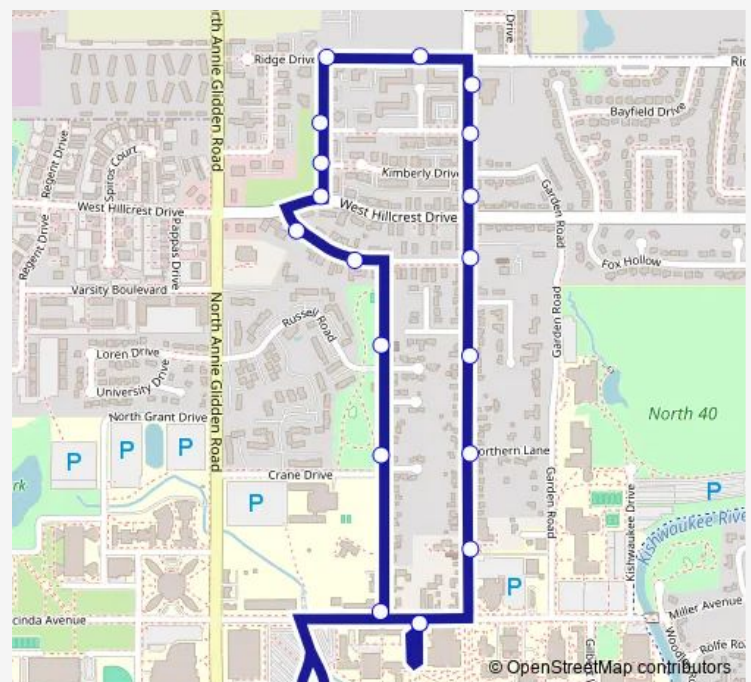

Russell Rd. at Crane Dr. - SB Stop #508

Russell Rd. at Lucinda Ave. - SB Stop #509

University Cir (Dusable) Rt 3 / Rt 4 Stop #484

Holmes Student Center (HSC) - Rt 3 / Rt 4 Stop #649

### Route schedule

Holmes Student Center (HSC) - Rt 3 / Rt 4 Stop #649 —  
Holmes Student Center (HSC) - Rt 3 / Rt 4 Stop #649

Monday 07:10-20:50

Tuesday 07:10-20:50

Wednesday 07:10-20:50

Thursday 07:10-20:50

Friday 07:10-17:50

Saturday —

Sunday —

### Route info

Direction: Holmes Student Center (HSC) - Rt 3 / Rt 4 Stop #649

Stops: 20

Trip Duration: 0 hour 15 min

3 Bus time schedules and route maps are available in an offline PDF at [busmaps.com](https://busmaps.com). Use the [busmaps.com](https://busmaps.com) website to see live bus times, train schedule or subway schedule, and step-by-step directions for all public transit in Sycamore