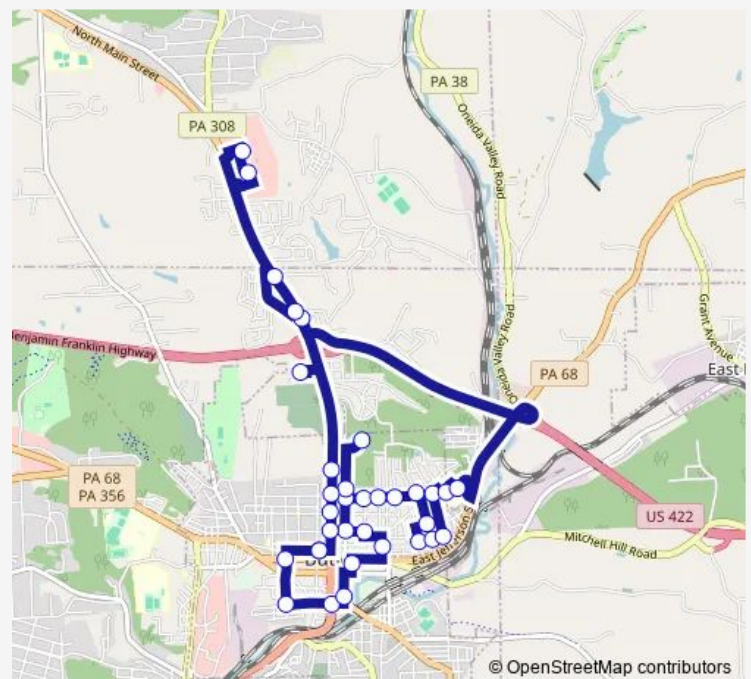

### Route schedule

Terminal New Castle St. — Terminal New Castle St.

Monday	07:30-16:50
Tuesday	07:30-16:50
Wednesday	07:30-16:50
Thursday	07:30-16:50
Friday	07:30-16:50
Saturday	—
Sunday	—

### Route info

Direction: Terminal New Castle St.

Stops: 42

Trip Duration: 0 hour 56 min

© OpenStreetMap contributors

3 — Route 3

Eau Claire at First

First at Carbon

## Route info

Direction: Terminal New Castle St.

Stops: 34

Trip Duration: 0 hour 47 min

Texas Roadhouse

Food Court at the Clearview Mall

Advanced Auto at Evans Rd

Butler Medical Assoc Avada Bldg

Care and Rehab Center

Advanced Auto at Evans Rd

Butler Townshouses

Main and W Pearl

Main and Penn St

Main and West Brady St

Terminal New Castle St.

3 Bus time schedules and route maps are available in an offline PDF at [busmaps.com](https://busmaps.com). Use the [busmaps.com](https://busmaps.com) website to see live bus times, train schedule or subway schedule, and step-by-step directions for all public transit in