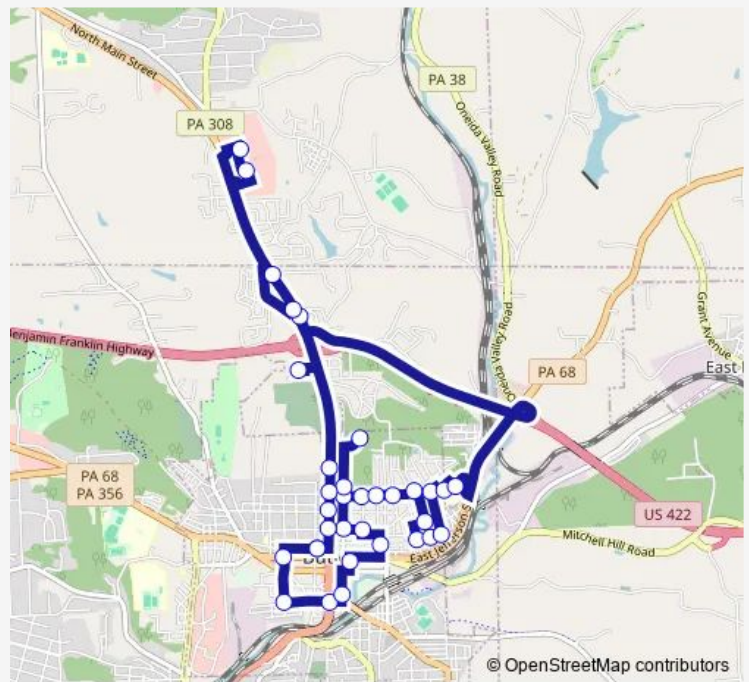

Bus 3 Route 3

[Go to website](#)

Direction
Terminal New Castle St. — Terminal New Castle St.
42 stops
[Open route schedule](#)

- Terminal New Castle St.
- Chestnut and Rt.68 (Jefferson)
- Chestnut and Wayne
- Main and Wayne across post office
- Cliffside Apartments
- Mckean at Cunningham Geibels
- Terrace Apartments
- Grapevine Center Shelter
- Franklin and Brady St.
- Brady and Mckean St
- Mckean at E. Penn Rt3
- Mckean at Pearl Street
- Mckean and Fulton
- Mckean at Polk
- Lumar Village
- Pearl and Franklin Street
- Pearl and Elm Street
- Pearl and Monroe Street
- Pearl and Oak Street
- Pearl at Second
- Second at Eau Claire

Route schedule

Terminal New Castle St. — Terminal New Castle St.

Monday	07:30-16:50
Tuesday	07:30-16:50
Wednesday	07:30-16:50
Thursday	07:30-16:50
Friday	07:30-16:50
Saturday	—
Sunday	—

Route info

Direction: Terminal New Castle St.

Stops: 42

Trip Duration: 0 hour 56 min

3 — Route 3

Eau Claire at First

First at Carbon

Carbon and Second

Carbon at Third

Third St at E. Brady

Sunday —

Route info

Direction: Terminal New Castle St.

Stops: 36

Trip Duration: 0 hour 52 min

Bon Aire Shopping

Beech Rd and Rt 8

Texas Roadhouse