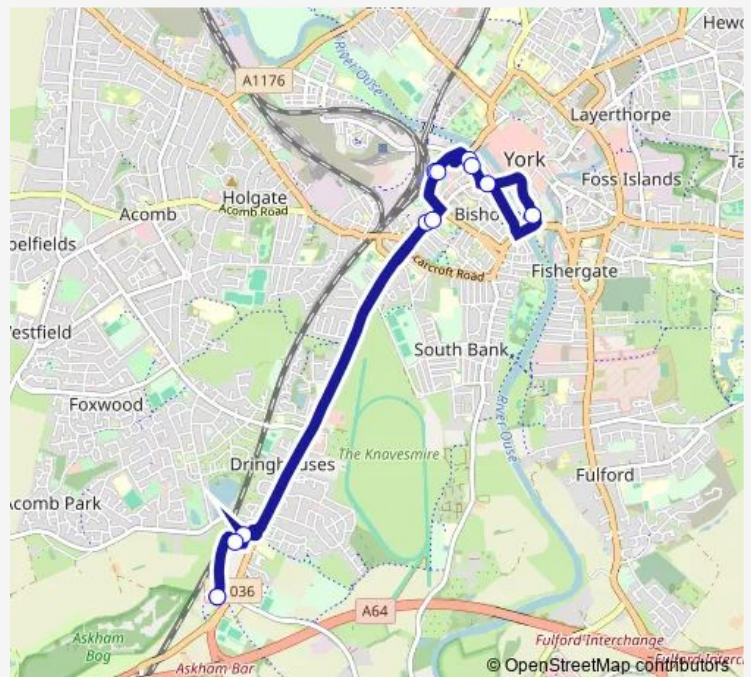

Bus 3 Askham Bar - York City Centre Circular

[Go to website](#)

Direction

Askham Bar Park & Ride — Askham Bar Park & Ride

12 stops

[Open route schedule](#)

Askham Bar Park & Ride

Moor Lane Car Park

Blossom Street

Rail Station

Rougier Street

Micklegate

Tower Street

Rougier Street

Rail Station

Blossom Street

Askham Bar Tesco

Askham Bar Park & Ride

Route schedule

Askham Bar Park & Ride — Askham Bar Park & Ride

Monday 06:01-19:59

Tuesday 06:01-19:59

Wednesday 06:01-19:59

Thursday 06:01-19:59

Friday 06:01-19:59

Saturday 06:01-19:51

Sunday 09:31-17:56

Route info

Direction: Askham Bar Park & Ride

Stops: 12

Trip Duration: 0 hour 40 min

3 Bus time schedules and route maps are available in an offline PDF at busmaps.com. Use the busmaps.com website to see live bus times, train schedule or subway schedule, and step-by-step directions for all public transit in York