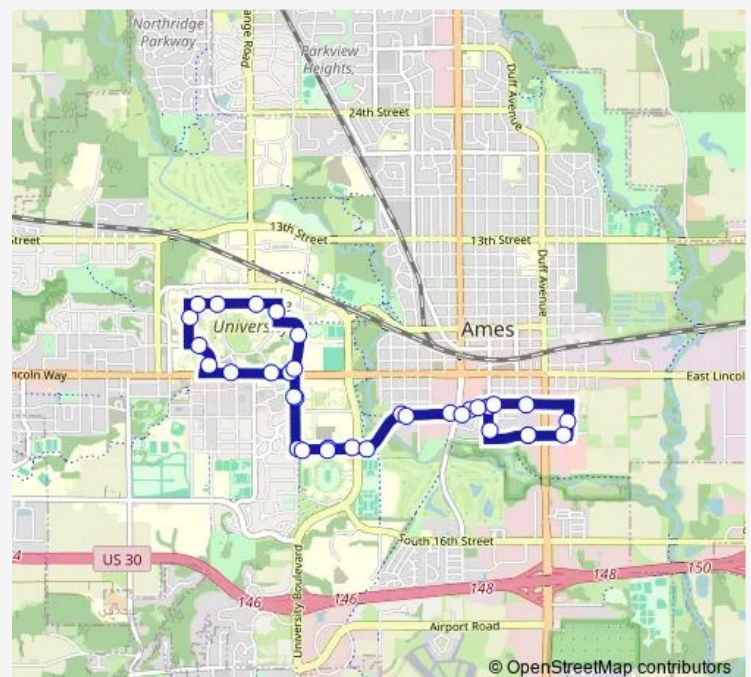

### Direction

River Birch Apartments — River Birch Apartments

34 stops

[Open route schedule](#)

River Birch Apartments

Walnut Avenue at South 5th Street

Walnut Avenue at South 3rd Street Northbound

South 3rd Street at East Hyvee

### Route schedule

River Birch Apartments — River Birch Apartments

Monday	06:30-00:20 <sup>+1</sup>
Tuesday	06:30-00:20 <sup>+1</sup>
Wednesday	06:30-00:20 <sup>+1</sup>
Thursday	06:30-00:20 <sup>+1</sup>
Friday	06:30-21:40
Saturday	07:20-21:20
Sunday	08:30-23:10

### Route info

Direction: River Birch Apartments

Stops: 34

Trip Duration: 0 hour 31 min

3 — Blue

Beach Road at Linden Hall

Beach Avenue at Sunset Drive Southbound

South 4th Street at Beach Avenue Eastbound

South 3rd Street at South Sherman Avenue

Target

South East 5th Street at Petco

River Birch Apartments

3 Bus time schedules and route maps are available in an offline PDF at [busmaps.com](https://busmaps.com). Use the [busmaps.com](https://busmaps.com) website to see live bus times, train schedule or subway schedule, and step-by-step directions for all public transit in Nevada