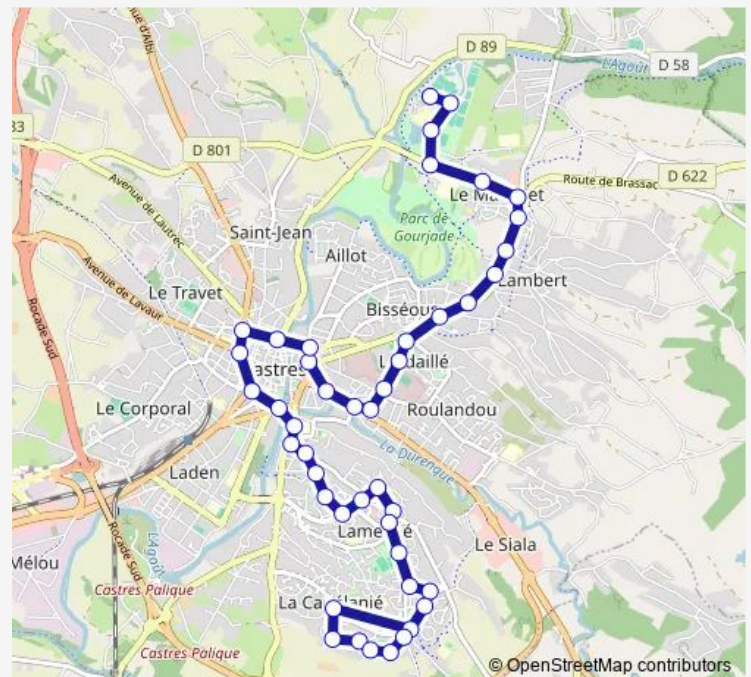

## Bus 3 Ligne 3

[Go to website](#)

### Direction

Gare Sncf — Depot

2 stops

[Open route schedule](#)

Gare Sncf

Depot

### Route schedule

Gare Sncf — Depot

Monday	19:44
Tuesday	19:44
Wednesday	19:44
Thursday	19:44
Friday	19:44
Saturday	19:44
Sunday	—

### Route info

Direction: Gare Sncf

Stops: 2

Trip Duration: 0 hour 3 min

3 — Ligne 3

BusMaps

**Direction**

LE Notre Desserte SI Usager — Capelanie