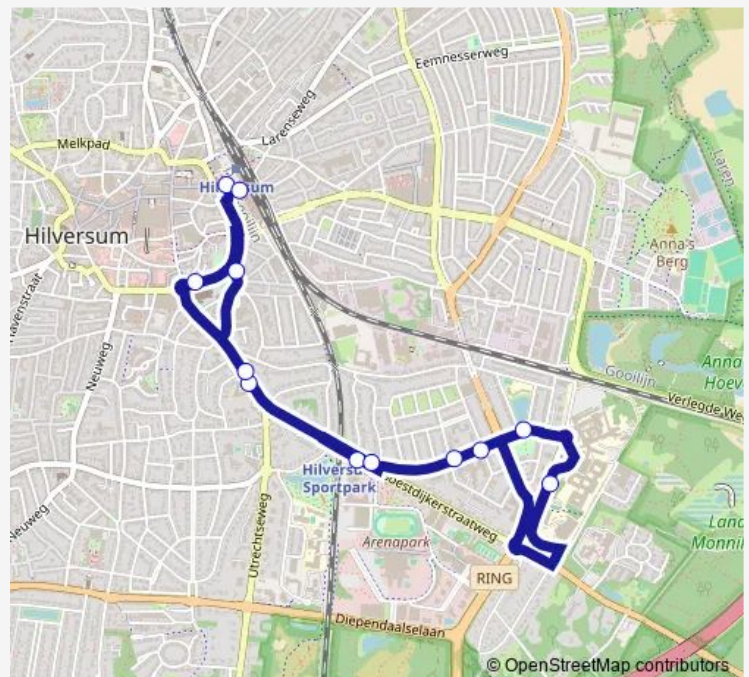

Hilversum, Hollandselaan

Hilversum, Station Sportpark

Hilversum, Willem Barentzweg

Hilversum, ZKH Tergooi Hoofding.

Hilversum, Compagnieweg

Hilversum, Willem Barentzweg

Hilversum, Station Sportpark

Hilversum, Hollandselaan

Hilversum, Schapenkamp

Hilversum, Station

**Route schedule**

Hilversum, Station — Hilversum, Station

Monday	—
Tuesday	—
Wednesday	—
Thursday	09:40-21:05
Friday	09:40-21:05
Saturday	09:40-21:05
Sunday	—

**Route info**

Direction: Hilversum, Station

Stops: 12

Trip Duration: 0 hour 16 min

## Direction

Hilversum, Station Hilversum — Hilversum, Station Hilversum

12 stops

[Open route schedule](#)

Hilversum, Station Hilversum

Hilversum, Schapenkamp

Hilversum, Hollandselaan

Hilversum, Station Sportpark