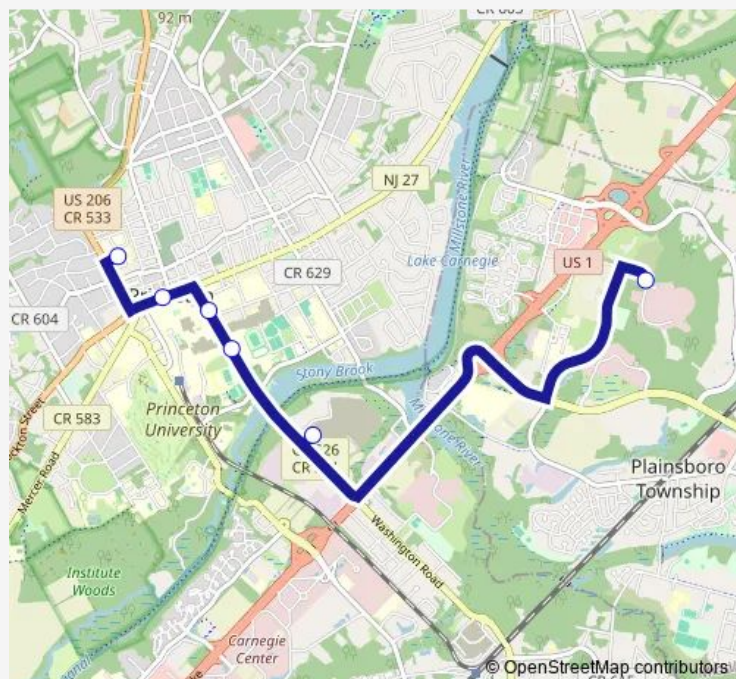

Bus 3 Route 3: Merwick to Pppl via Meadows

[Go to website](#)

Direction

Merwick Stanworth Apartments — Pppl

8 stops

[Open route schedule](#)

Merwick Stanworth Apartments

Firestone Library on Nassau St.

Monday 07:03-18:43

Tuesday 07:03-18:43

Wednesday 07:03-18:43

Thursday 07:03-18:43

Friday 07:03-18:43

Saturday —

Sunday —

Route info

Direction: Merwick Stanworth Apartments

Stops: 8

Trip Duration: 0 hour 40 min

3 — Route 3: Merwick to Pppl via Meadows

Direction

Pppl — Merwick Stanworth Apartments

6 stops

[Open route schedule](#)

Monday	07:43-18:48
Tuesday	07:43-18:48
Wednesday	07:43-18:48
Thursday	07:43-18:48
Friday	07:43-18:48
Saturday	—
Sunday	—

Route info

Direction: Pppl

Stops: 6

Trip Duration: 0 hour 24 min

3 Bus time schedules and route maps are available in an offline PDF at busmaps.com. Use the busmaps.com website to see live bus times, train schedule or subway schedule, and step-by-step directions for all public transit in Princeton