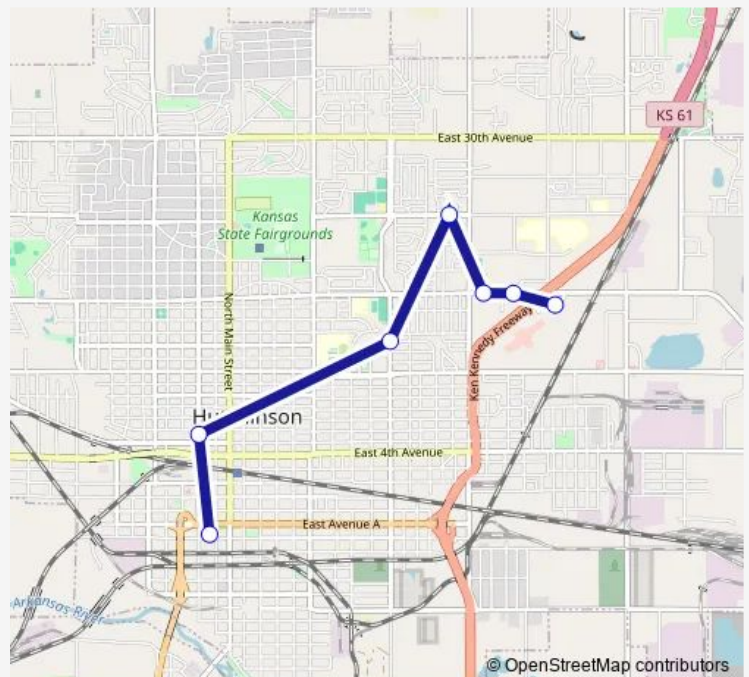

Direction

Rcat Transfer Station — Walmart Rcat Transfer Point

7 stops

[Open route schedule](#)

Rcat Transfer Station

Adams St for Dillons

H.H.S. crosswalk

The Alley

Freddy's

Dunkin Donuts/Baskin Robbins

Walmart Rcat Transfer Point

Route schedule

Rcat Transfer Station — Walmart Rcat Transfer Point

Monday 08:00-16:00

Tuesday 08:00-16:00

Wednesday 08:00-16:00

Thursday 08:00-16:00

Friday 08:00-16:00

Saturday 08:00-16:00

Sunday —

Route info

Direction: Rcat Transfer Station

Stops: 7

Trip Duration: 0 hour 30 min

Direction

Walmart Rcat Transfer Point — Rcat Transfer Station

7 stops

[Open route schedule](#)

Walmart Rcat Transfer Point

H.C.C. Sports Arena

Hutch Work Force

Best Value Auto Sales