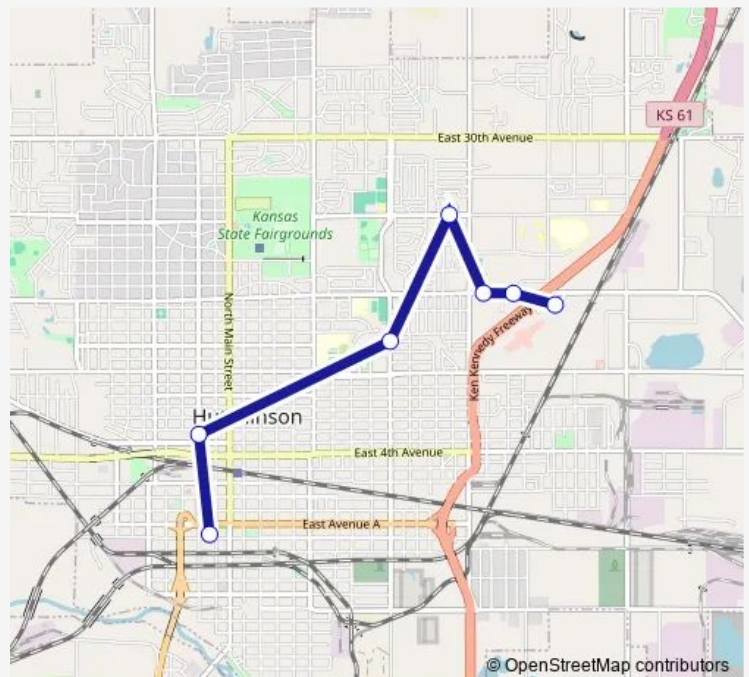

Direction

Rcat Transfer Station — Walmart Rcat Transfer Point

7 stops

[Open route schedule](#)

Rcat Transfer Station

Adams St for Dillons

H.H.S. crosswalk

The Alley

Freddy's

Dunkin Donuts/Baskin Robbins

Walmart Rcat Transfer Point

Route schedule

Rcat Transfer Station — Walmart Rcat Transfer Point

Monday 08:00-16:00

Tuesday 08:00-16:00

Wednesday 08:00-16:00

Thursday 08:00-16:00

Friday 08:00-16:00

Saturday 08:00-16:00

Sunday —

Route info

Direction: Rcat Transfer Station

Stops: 7

Trip Duration: 0 hour 30 min

Direction

Walmart Rcat Transfer Point — Rcat Transfer Station

7 stops

[Open route schedule](#)

Walmart Rcat Transfer Point

H.C.C. Sports Arena

Hutch Work Force

Best Value Auto Sales