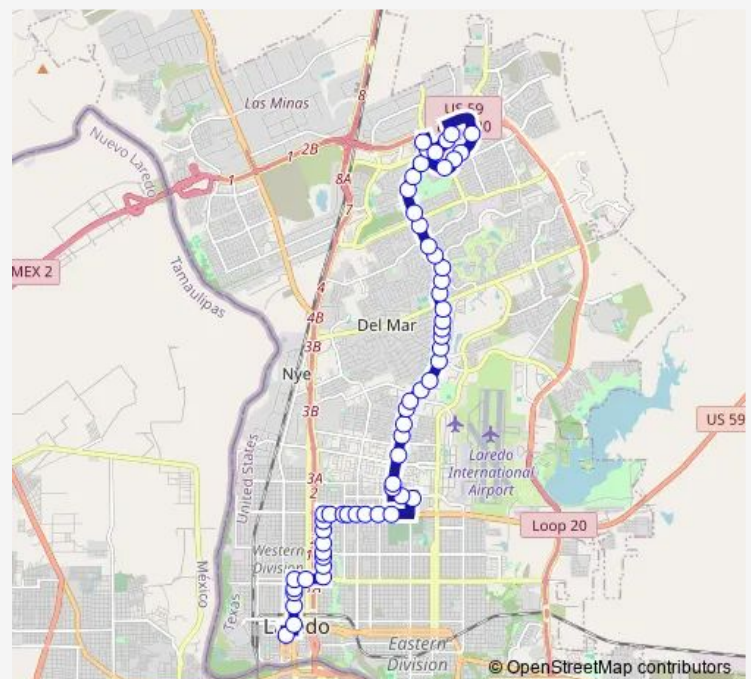

### Direction

El Metro Transit Center — Doctors Hospital

58 stops

[Open route schedule](#)

El Metro Transit Center

Convent @ Victoria

Convent @ Coke

Convent @ Callaghan

### Route schedule

El Metro Transit Center — Doctors Hospital

Monday 06:30-20:30

Tuesday 06:30-20:30

Wednesday 06:30-20:30

Thursday 06:30-20:30

Friday 06:30-20:30

Saturday 06:30-20:30

### Route info

Direction: El Metro Transit Center

Stops: 58

Trip Duration: 0 hour 55 min

3 — Convent / Mcpherson

Saunders @ Mcpherson

Meadow @ Bustamante (LMC shelter)

Bustamante @ Loring

## Route info

Direction: Doctors Hospital

Stops: 50

Trip Duration: 0 hour 55 min

Meadow @ Bustamante (LMC shelter)

Meadow @ San Pedro

Saunders @ Loring

Saunders @ Mcpherson