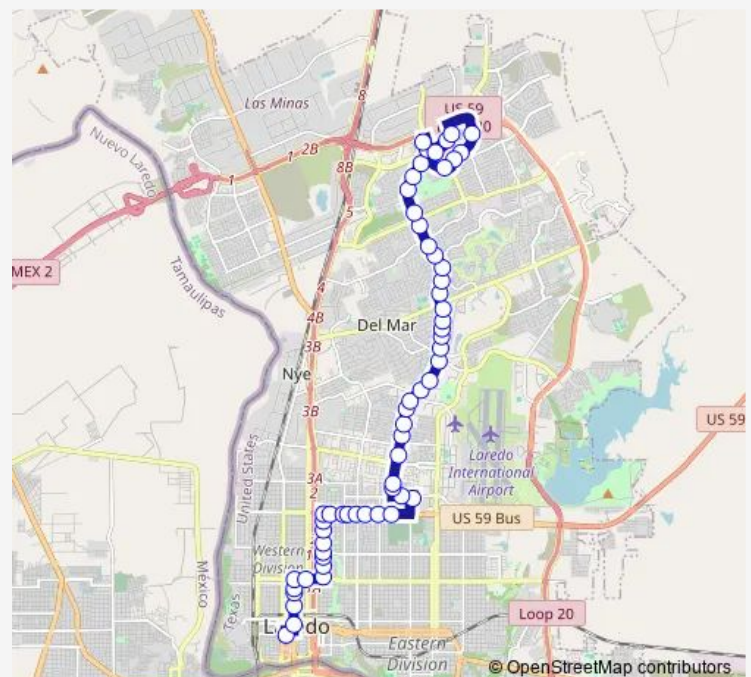

Saunders @ Springfield

Saunders @ Lexington

Saunders @ Tilden

Route schedule

El Metro Transit Center — Doctors Hospital

Monday 06:30-20:30

Tuesday 06:30-20:30

Wednesday 06:30-20:30

Thursday 06:30-20:30

Friday 06:30-20:30

Saturday 06:30-20:30

Sunday 08:30-18:30

Route info

Direction: El Metro Transit Center

Stops: 58

Trip Duration: 0 hour 55 min

50 stops

[Open route schedule](#)

Doctors Hospital

Mcperson @ San Isidro

Mcperson @ Crystal

Mcperson @ Sontera

Mcperson @ Tiara

Mcperson @ Ranchway

Thursday 06:30-20:30

Friday 06:30-20:30

Saturday 06:30-20:30

Sunday 09:30-17:30

Route info

Direction: Doctors Hospital

Stops: 50

Trip Duration: 0 hour 55 min