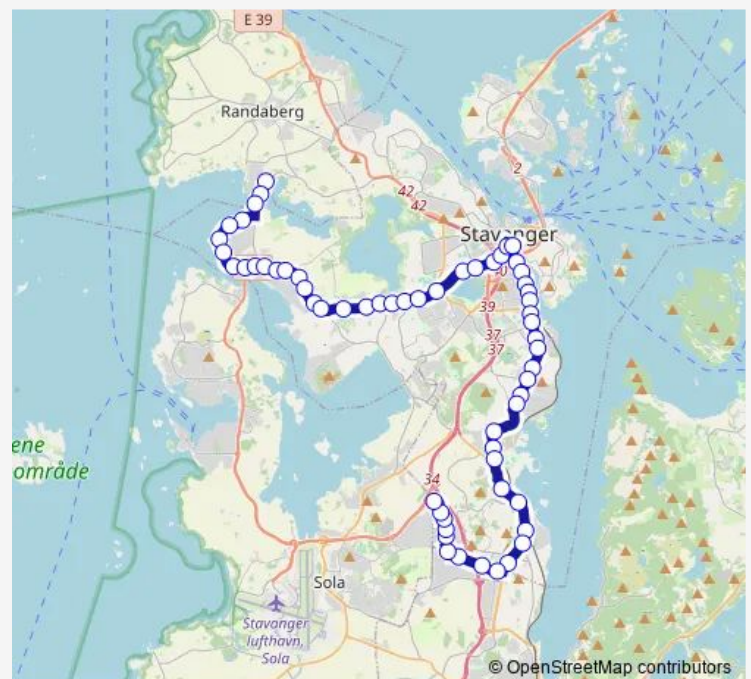

### Route schedule

Viste Hageby — Forus nord

Monday 05:47-23:49

Tuesday 05:47-23:49

Wednesday 05:47-23:49

Thursday 05:47-23:49

Friday 05:47-23:49

Saturday 06:19-23:49

### Route info

Direction: Viste Hageby

Stops: 60

Trip Duration: 1 hour 0 min

Madlakrossen

DNB Arena

Tjensvollkrysset

Mosvannsparken