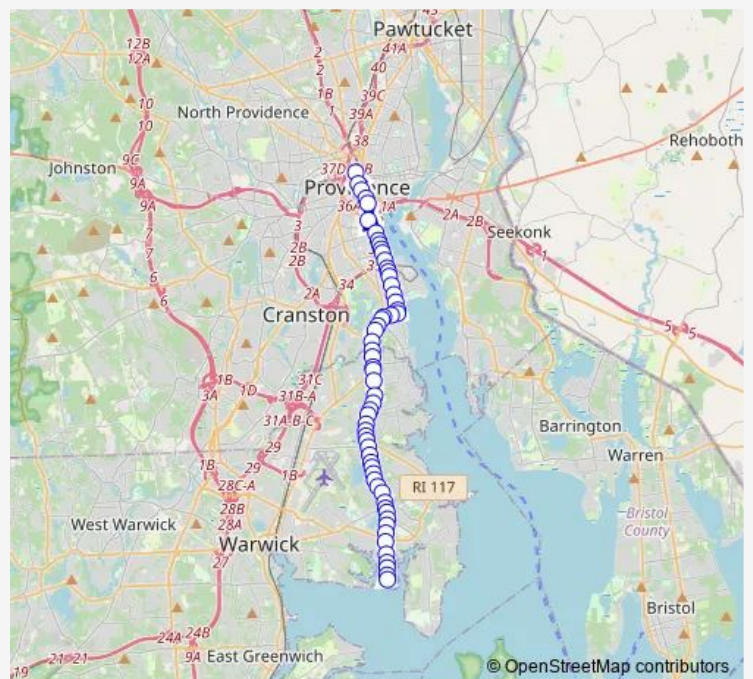

Hospital District (Southbound)

Eddy after Blackstone

Eddy before Public

MET School (Public St - Providence)

Route schedule

Kennedy Plaza (Stop B) — MET School (Public St - Providence)

Monday	08:37
Tuesday	08:37
Wednesday	08:37
Thursday	08:37
Friday	08:37
Saturday	—
Sunday	—

Route info

Direction: Kennedy Plaza (Stop B)

Stops: 8

Trip Duration: 0 hour 13 min

Direction

Providence Station (Park Row W before Exchange) —
Oakland Beach & Suburban Pkwy

59 stops

[Open route schedule](#)

Providence Station (Park Row W before Exchange)

Kennedy Plaza (Stop B)

Dorrance before Pine

Dyer before Ship

Eddy & South

Hospital District (Southbound)

Allens before O'Connell

307 Allens

Allens between Bay and O'Connell

Hospital District (Northbound)

Eddy & South

Dyer after Ship

Dorrance before Pine

Kennedy Plaza (Stop G)

Park Row West (Drop-off Only)

3 Bus time schedules and route maps are available in an offline PDF at busmaps.com. Use the busmaps.com website to see live bus times, train schedule or subway schedule, and step-by-step directions for all public transit in Providence