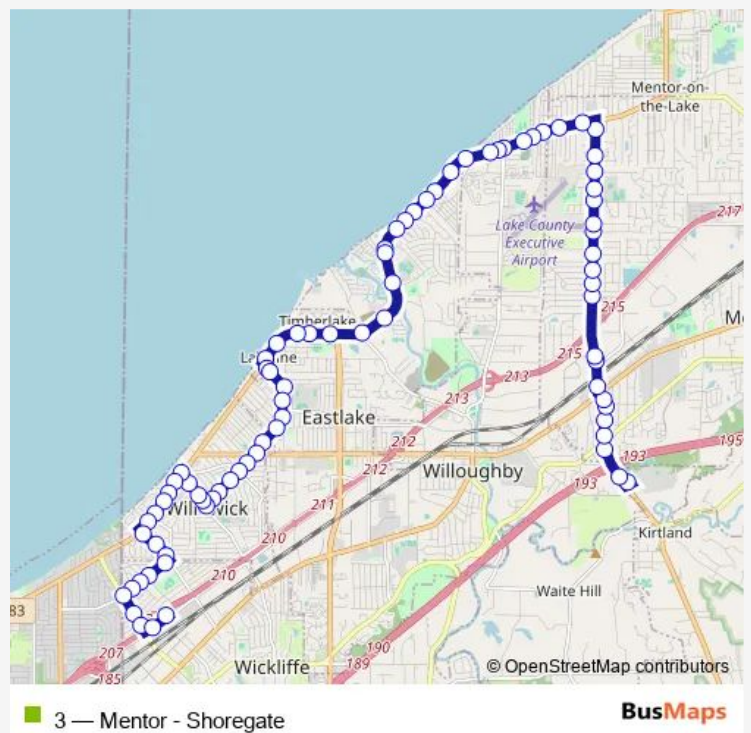

Bus 3 Mentor - Shoregate

[Go to website](#)

Direction
 Lakeland Transit Center (Depart) — Wickliffe Park-N-Ride (Arrive)
 81 stops
[Open route schedule](#)

- Lakeland Transit Center (Depart)
- SR-306 Reynolds RD. & I-90 Ramp
- SR-306 Reynolds RD. & SR-84 Johnnycake Ridge Rd.
- SR-306 Broadmoor RD. & SR-84 (NE Corner)
- SR-306 Reynolds RD. & Crossfield Ave.
- SR-306 Reynolds RD. & Lake County Broadmoor Sch.
- SR-306 Reynolds RD. & Broadmoor Circle
- Points East Plaza & SR-306 Reynolds Rd.
- SR-306 Reynolds RD. & Tyler Blvd. (NE Corner)
- SR-306 Reynolds RD. & Industrial Parkway
- SR-306 Reynolds RD. & Essex Rd.
- SR-306 Reynolds RD. & Culver Blvd.
- SR-306 Reynolds RD. & Welland Dr.
- SR-306 Reynolds RD. & Ohio St.
- SR-306 Reynolds RD. & Hodgson Rd.
- SR-306 Reynolds RD. & Texas Ave.
- SR-306 Reynolds RD. & Bellflower RD.-Lake Catholic
- SR-306 Reynolds RD. & Olde Farm Ln.
- SR-306 Reynolds RD. & Jeremy Ave.
- SR-306 Reynolds RD. & S. Chestnut Commons
- SR-306 Reynolds RD. & Clearmont Dr.

Route schedule

Lakeland Transit Center (Depart) — Wickliffe Park-N-Ride (Arrive)

Monday	05:15-20:15
Tuesday	05:15-20:15
Wednesday	05:15-20:15
Thursday	05:15-20:15
Friday	05:15-20:15
Saturday	08:15-18:15
Sunday	—

Route info

Direction: Lakeland Transit Center (Depart)

Stops: 81

Trip Duration: 0 hour 42 min

SR-283 Lakeshore Blvd. & SR-306 Reynolds Rd.

Lakeshore Blvd. & Cedarwood Rd.

SR-283 Lakeshore Blvd. & Cherokee Tr.

Lakeshore Blvd. & Birchwood Dr.

SR-283 Lakeshore Blvd. & Osborne Park

SR-2832 Lakeshore Blvd. & Lost Nation RD. (Wb)

SR-283 Lakeshore Blvd. & Hayes Ave.

SR-283 Lakeshore Blvd. & Elmwood (Wb)

SR-283 Lakeshore Blvd. & Tamarac Blvd.