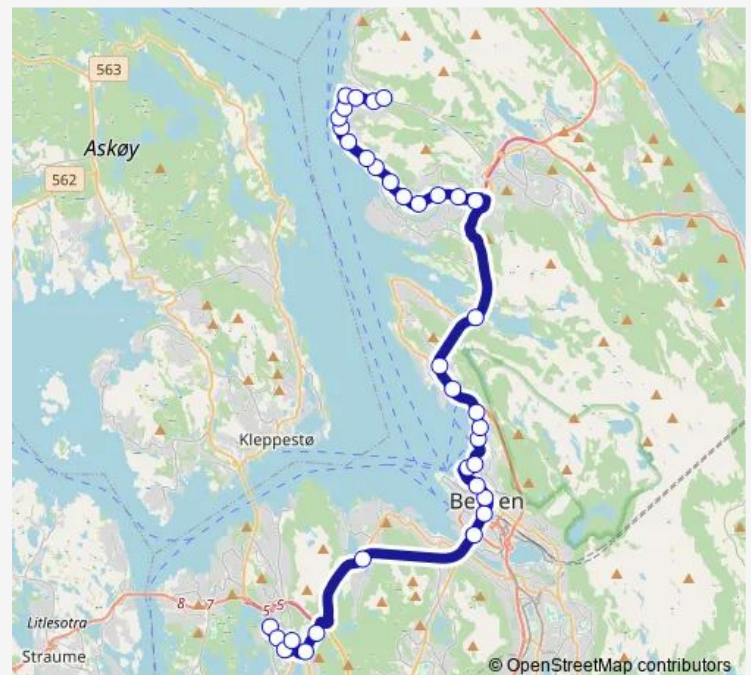

Eidsvåg E39

Åsane terminal

Åsane brannstasjon

Route schedule

Vadmyra — Støbotn snuplass

Monday	05:44-01:04 ⁺¹
Tuesday	05:44-01:04 ⁺¹
Wednesday	05:44-01:04 ⁺¹
Thursday	05:44-01:04 ⁺¹
Friday	05:44-02:44 ⁺¹
Saturday	03:04-02:44 ⁺¹
Sunday	03:04-23:28

Route info

Direction: Vadmyra

Stops: 35

Trip Duration: 0 hour 53 min

3 — Støbotn - Vadmyra

BusMaps

Fossekleiva

Spondalen