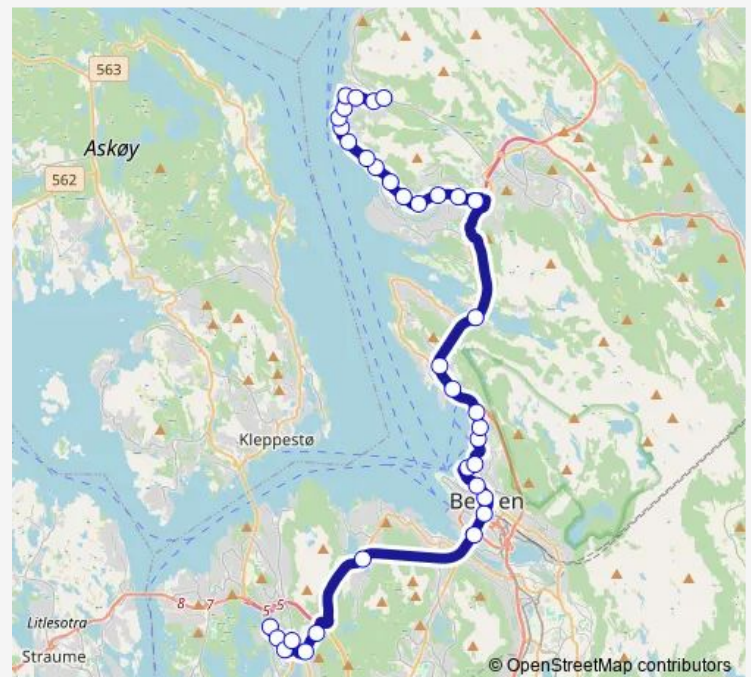

### Direction

Vadmyra — Lars Hilles gate

9 stops

[Open route schedule](#)

Vadmyra

Vestre Vadmyra

Lyngfaret

Loddefjord terminal

### Route schedule

Vadmyra — Lars Hilles gate

Monday —

Tuesday —

Wednesday —

Thursday —

Friday —

Saturday 06:58-14:43

### Route info

Direction: Vadmyra

Stops: 9

Trip Duration: 0 hour 17 min

■ 3 — Støbotn - Vadmyra