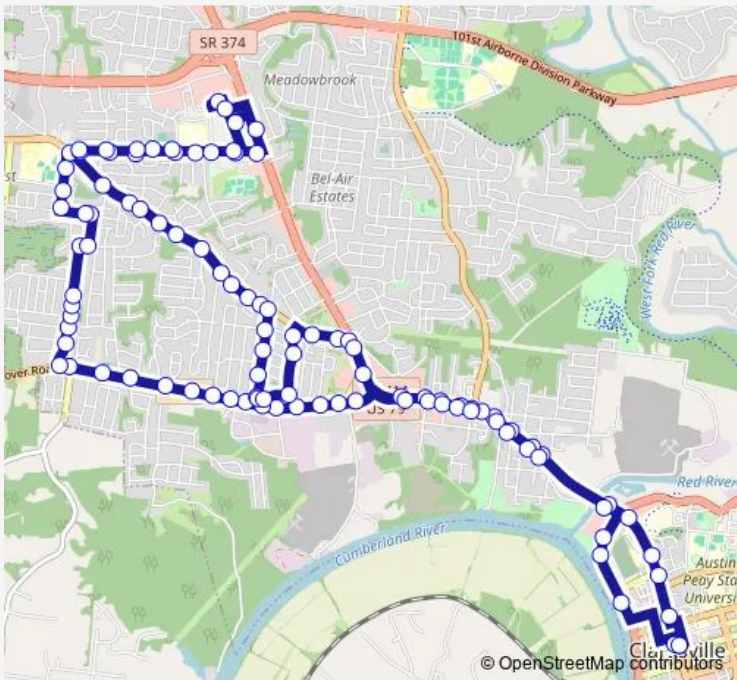

**Bus 3 3 - Cunningham Loop**

[Go to website](#)

**Direction**  
 CTS Transit Center — CTS Transit Center  
 102 stops  
[Open route schedule](#)

- CTS Transit Center
- 319 North 2nd
- North Second St and Forbes Ave
- N 2nd st across from Clarksville Academy
- N Second and Shoney's
- New Providence Blvd@ West-gate Motel
- New Providence Blvd and Washtopia
- New Providence Blvd at BP gas station
- New Providence Blvd at Church of Christ
- New Providence Blvd at Showtime car lot
- New Providence Blvd & E St
- Providence & Peachers Mill
- New Providence Blvd at Colombo's Bar
- New Providence Blvd at New Way Community Church
- Providence Blvd at Travel Inn
- New Providence Blvd at Wigs and Beauty
- 285 Dover Rd and The Griffin Center
- Dover Rd and Exxon
- Dover Rd and People's Clinic (shelter)
- Dover Rd and Darlene Dr
- Dover Rd and North Clarksville Medical Center (shelter)

Route schedule  
 CTS Transit Center — CTS Transit Center

Monday	06:00-20:00
Tuesday	06:00-20:00
Wednesday	06:00-20:00
Thursday	06:00-20:00
Friday	06:00-20:00
Saturday	07:00-20:00
Sunday	—

**Route info**  
 Direction: CTS Transit Center  
 Stops: 102  
 Trip Duration: 0 hour 50 min

3 — 3 - Cunningham Loop **BusMaps**

Dover Rd and New Light Christian Fellowship

Dover Rd and Collinwood Dr

Dover Rd and Aurelia Lynn Dr

Dover Rd and Kennedy Bros

Dover Rd and Circle K

Dover Rd and Campbell's Kitchen

Riverside Dr and Wendy's

Riverside Dr and boat ramp

N 2nd & Legion St.

CTS Transit Center

3 Bus time schedules and route maps are available in an offline PDF at [busmaps.com](http://busmaps.com). Use the [busmaps.com](http://busmaps.com) website to see live bus times, train schedule or subway schedule, and step-by-step directions for all public transit in