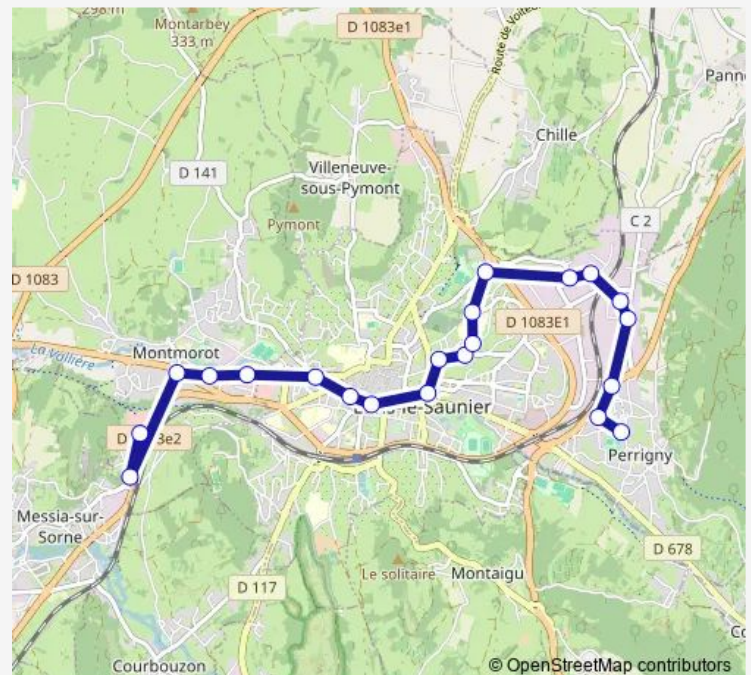

### Route schedule

Perosey — Espace Chantrans

Monday 07:15-17:35

Tuesday 07:15-17:35

Wednesday 07:15-17:35

Thursday 07:15-17:35

Friday 07:15-17:35

Saturday 07:15-17:35

### Route info

Direction: Perosey

Stops: 12

Trip Duration: 0 hour 18 min

3 — L3 Chantrans <> Perrigny