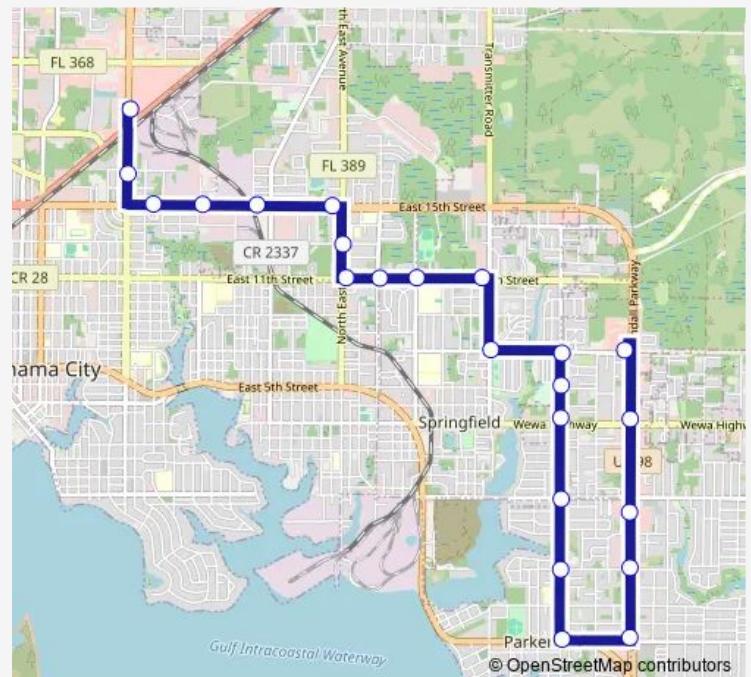

### Direction

Tyndall Pkwy & Walmart Parking Lot — Panama City Mall

23 stops

[Open route schedule](#)

Tyndall Pkwy & Walmart Parking Lot

Tyndall Pkwy & Wewa Hwy Sb

Tyndall Pkwy & Cherry St Sb

Tyndall Pkwy & Hickory St Sb

Tyndall Pkwy & Boat Race Rd Sb

US-98 BUS & Hwy 22A Wb

Hwy 22A & Hickory St Nb

Hwy 22A & Cherry St Nb

Hwy 22A & Wewa Hwy Nb

Hwy 22A & Whitaker St Nb

Bob Little Rd & 7th St Nb

7th St & Transmitter Rd

### Route schedule

Tyndall Pkwy & Walmart Parking Lot — Panama City Mall

Monday 06:22-19:22

Tuesday 06:22-19:22

Wednesday 06:22-19:22

Thursday 06:22-19:22

Friday 06:22-19:22

Saturday 07:22-19:22

### Route info

Direction: Tyndall Pkwy & Walmart Parking Lot

Stops: 23

Trip Duration: 0 hour 27 min

3 — Panama City Mall/Callaway Walmart

MLK & 17th St

Panama City Mall

**Direction**