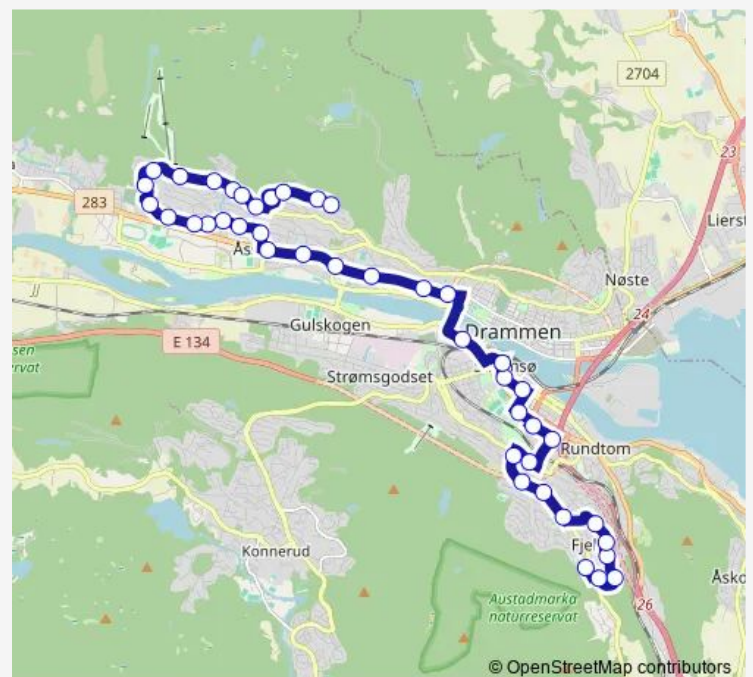

Friday 04:50-24:00

Saturday 06:00-24:00

Sunday 09:00-23:30

Route info

Direction: Fjell

Stops: 42

Trip Duration: 0 hour 33 min

■ 3 — Kastanjesletta-Fjell

BusMaps

Olaf Bergers vei

Åslyveien

Vårveien

Tunveien

Elias Kræmmers vei

Valbrottveien

Dalegårdsveien

Thursday 04:40-23:40

Friday 04:40-23:40

Saturday 06:05-23:40

Sunday 09:10-23:40

Route info

Direction: Kastanjesletta

Stops: 42

Trip Duration: 0 hour 37 min