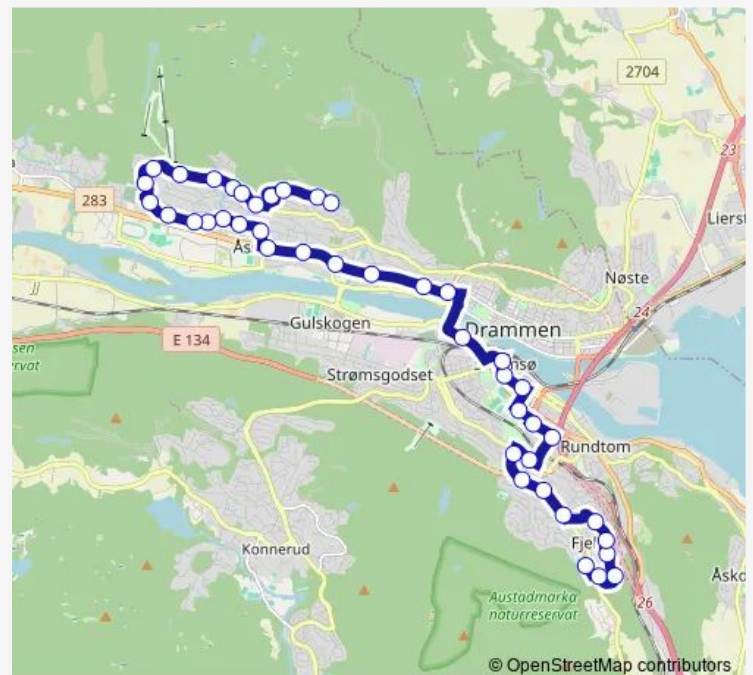

Local Bus Service 3 Kastanjesletta-Fjell

[Go to website](#)

Direction

Fjell — Kastanjesletta

42 stops

[Open route schedule](#)

Fjell

Ltz. Hervigs vei 132

Ltz. Hervigs vei 100

Ltz. Hervigs vei 82

Ltz. Hervigs vei 51

Fjell bo- og servicesenter

Skogerveien

Solsvingen

Anchersens vei

Austad

Roseveien

Colletts gate

Folkestads gate

Marienlyst

Knoffs gate

Skistadbygget

Strømsø torg

Union Næringspark

Fylkeshuset

Hamborgstrøm

Ørengata

Route schedule

Fjell — Kastanjesletta

Monday 04:50-24:00

Tuesday 04:50-24:00

Wednesday 04:50-24:00

Thursday 04:50-24:00

Friday 04:50-24:00

Saturday 06:00-24:00

Sunday 09:00-23:30

Route info

Direction: Fjell

Stops: 42

Trip Duration: 0 hour 33 min

■ 3 — Kastanjesletta-Fjell

BusMaps