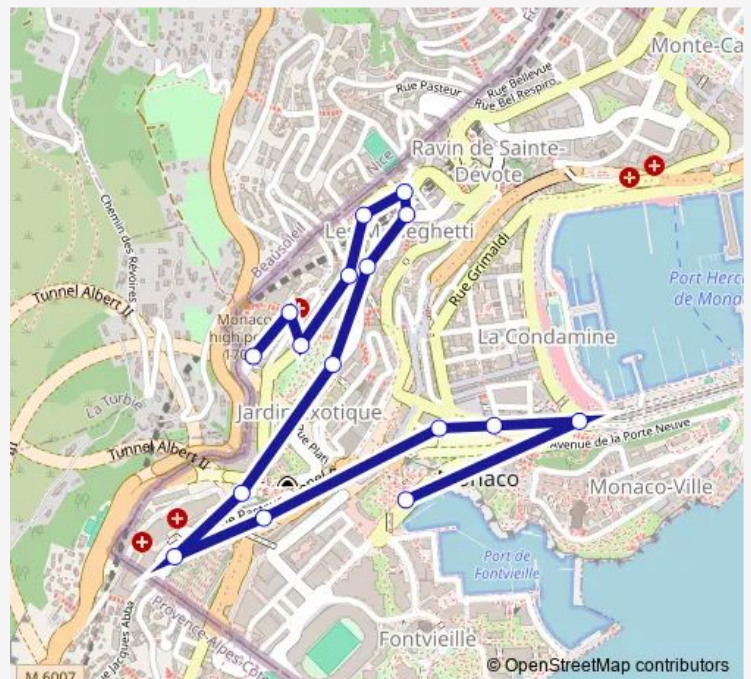

Monday 07:15-20:25

Tuesday 07:15-20:25

Wednesday 07:15-20:25

Thursday 07:15-20:25

Friday 07:15-20:25

Saturday 08:00-20:25

Sunday 08:20-20:00

Route info

Direction: Hector Otto

Stops: 16

Trip Duration: 0 hour 20 min

Direction

Port DE Fontvieille — Hector Otto

27 stops

[Open route schedule](#)

Port DE Fontvieille

Tuesday 07:05-07:20

Wednesday 07:05-07:20

Thursday 07:05-07:20

Friday 07:05-07:20

Saturday —

Sunday —

Route info

Direction: Depot Fontvieille

Route schedule

Depot Fontvieille — Fontvieille C.Cial

Monday	—
Tuesday	—
Wednesday	—
Thursday	—
Friday	—
Saturday	09:13-15:00
Sunday	08:55

Route info

Direction: Depot Fontvieille

Stops: 2

Trip Duration: 0 hour 5 min