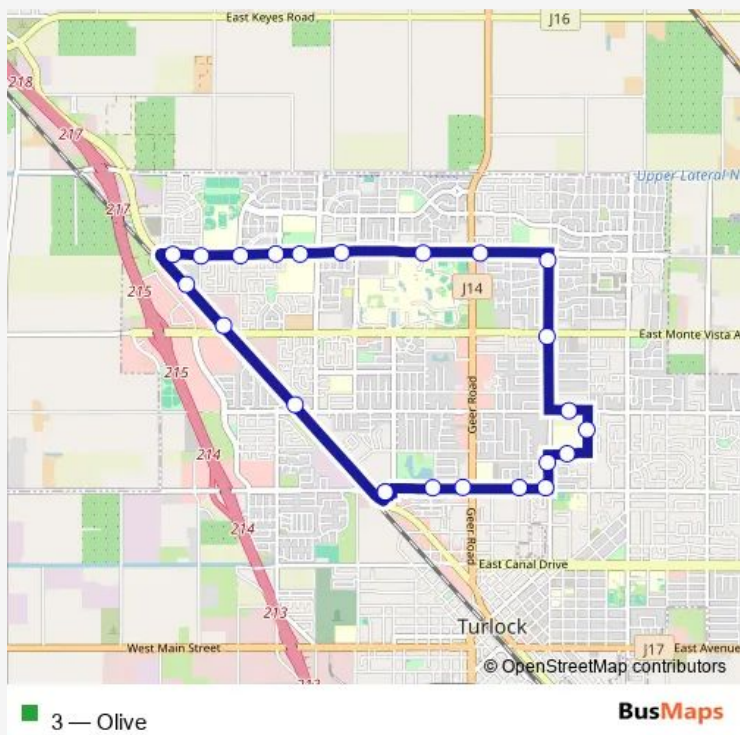

Direction
 Roger K. Fall Transit Center — Roger K. Fall Transit Center

23 stops

[Open route schedule](#)

- Roger K. Fall Transit Center
- Golden State & Tuolumne
- Golden State & Monte Vista
- Golden State & Roberts
- Christoffersen & Golden State
- Christoffersen & Mountain View
- Christoffersen & Kilroy
- Christoffersen & Sterling Oak
- Christoffersen & Walnut
- Christoffersen & Crowell
- Christoffersen & Village Circle
- Christoffersen & Geer
- Olive & Bluefield
- Olive & Monte Vista
- Tuolumne & Olive
- Colorado & Waldorf
- Delbon & Olive
- Olive & North
- Hawkeye & Olive
- Hawkeye & Denair
- Hawkeye & Geer

Route schedule

Roger K. Fall Transit Center — Roger K. Fall Transit Center

Monday	06:00-20:30
Tuesday	06:00-20:30
Wednesday	06:00-20:30
Thursday	06:00-20:30
Friday	06:00-20:30
Saturday	09:10-18:25
Sunday	—

Route info

Direction: Roger K. Fall Transit Center

Stops: 23

Trip Duration: 0 hour 20 min

Hawkeye & Donnelly Park

Roger K. Fall Transit Center

3 Bus time schedules and route maps are available in an offline PDF at busmaps.com. Use the busmaps.com website to see live bus times, train schedule or subway schedule, and step-by-step directions for all public transit in Modesto

The schedule is provided in the local timezone. Times with "(+1)" indicate departures on the next day.

PDF file created on 2025-02-26

2024 BusMaps.com - All Rights Reserved