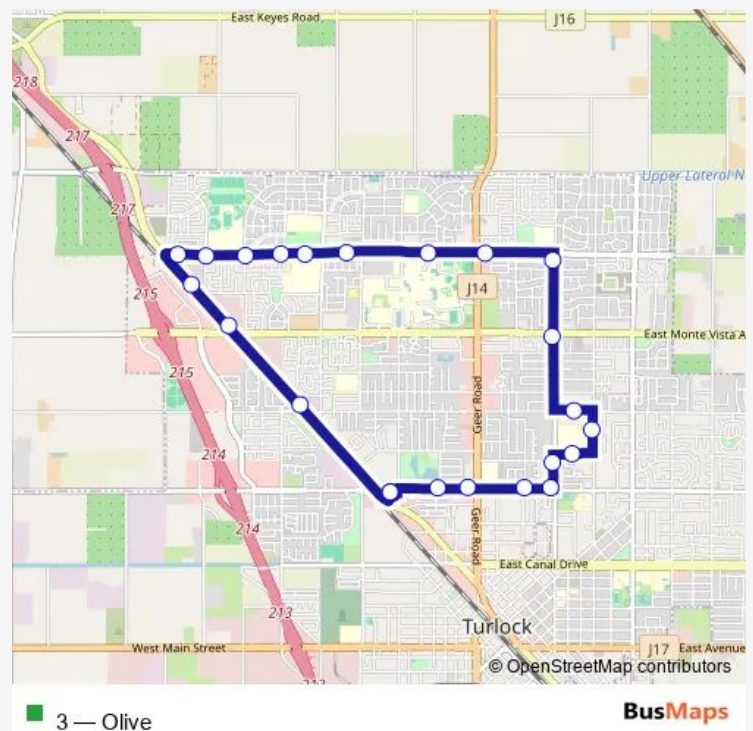

Hawkeye & Olive

Hawkeye & Denair

Hawkeye & Geer

Route schedule

Roger K. Fall Transit Center — Roger K. Fall Transit Center

Monday 06:00-20:30

Tuesday 06:00-20:30

Wednesday 06:00-20:30

Thursday 06:00-20:30

Friday 06:00-20:30

Saturday 09:10-18:25

Sunday —

Route info

Direction: Roger K. Fall Transit Center

Stops: 23

Trip Duration: 0 hour 14 min