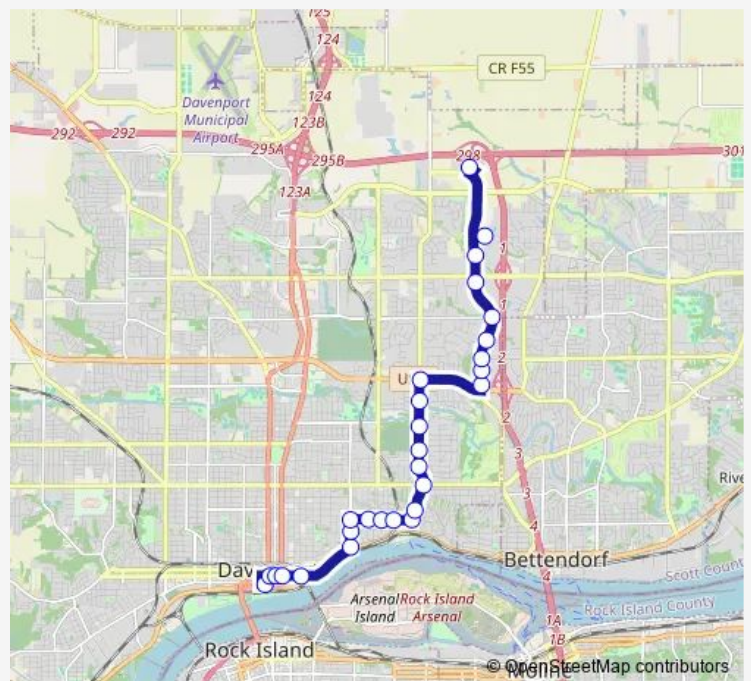

### Route schedule

Rhythm City Casino — Ground Transportation Center (Gtc)

Monday	07:48-17:48
Tuesday	07:48-17:48
Wednesday	07:48-17:48
Thursday	07:48-17:48
Friday	07:48-17:48
Saturday	09:48-17:48
Sunday	—

### Route info

Direction: Rhythm City Casino

Stops: 29

Trip Duration: 0 hour 22 min

3 — Yellow

East River Drive & Carey (N)

East River Drive & Federal (N)

Davenport Family Ymca

## Direction

Ground Transportation Center (Gtc) — Rhythm City Casino

28 stops

[Open route schedule](#)

Ground Transportation Center (Gtc)

3rd & Harrison

3rd & Main

3rd & Brady

## Route info

Direction: Ground Transportation Center (Gtc)

Stops: 28

Trip Duration: 0 hour 28 min

Steak 'n Shake

Elmore Burger King

East Walmart

Rhythm City Casino