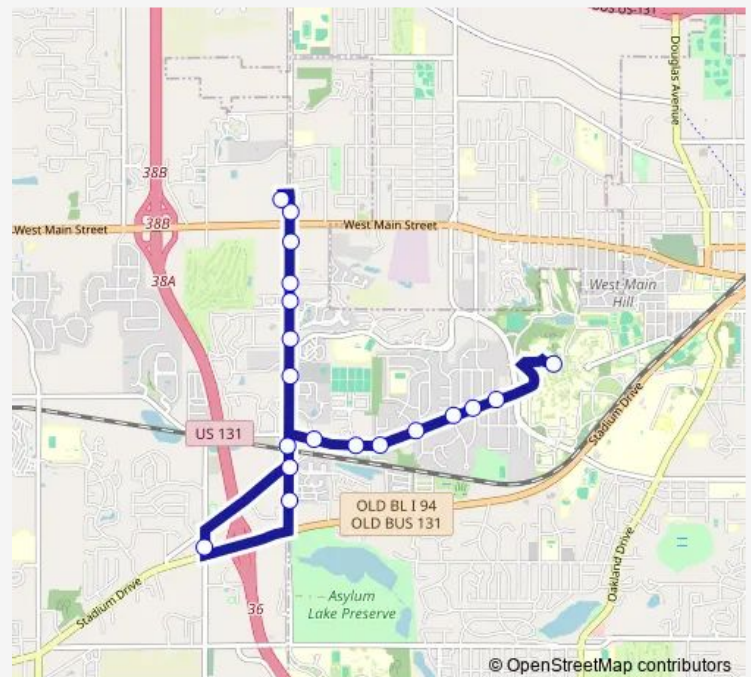

### Direction

Business Ct. at Wilber — Drake at Maple Hill Mall East End

19 stops

[Open route schedule](#)

- Business Ct. at Wilber
- W. Michigan at Farrell
- W. Michigan at Westmooreland
- W. Michigan at Dobbin
- W. Michigan at Lancaster
- W. Michigan at Jack pine Way
- W. Michigan at Emajeau
- KL Avenue at Little
- Drake Road & W. KL Avnue
- 11th St & Stadium Dr.
- Drake at Cedar Trails
- Drake at Old W.Michigan
- Drake at Clayborne
- Drake at Arboretum
- Social Security Office
- Drake at Stonebrooke
- Drake & W. Main SE Corner
- Drake & W. Main
- Drake at Maple Hill Mall East End

### Route schedule

Business Ct. at Wilber — Drake at Maple Hill Mall East End

Monday	06:00-21:00
Tuesday	06:00-21:00
Wednesday	06:00-21:00
Thursday	06:00-21:00
Friday	06:00-21:00
Saturday	06:00-21:00
Sunday	09:00-16:00

### Route info

Direction: Business Ct. at Wilber

Stops: 19

Trip Duration: 0 hour 30 min

3 — West Michigan

BusMaps

**Direction**

Drake at Maple Hill Mall East End — Business Ct. at Wilber

16 stops

[Open route schedule](#)

Drake at Maple Hill Mall East End

W. Main &amp; Drake

N. Sage &amp; Sage/Valley Ridge Ln

Sage &amp; Stonebrook

Drake at W. Main

Drake at Stonebrooke