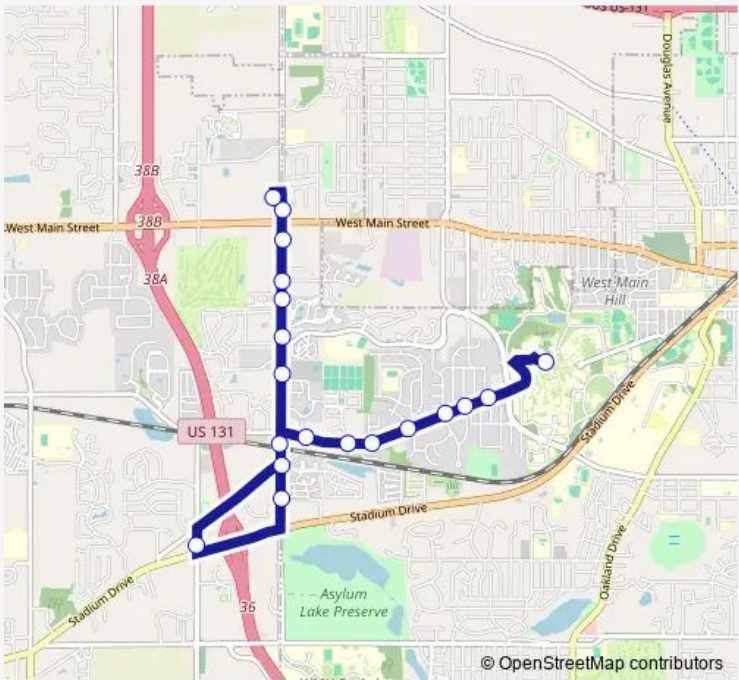

[Go to website](#)

Direction
 Business Ct. at Wilber — Drake at Maple Hill Mall East End
 19 stops
[Open route schedule](#)

- Business Ct. at Wilber
- W. Michigan at Farrell
- W. Michigan at Westmooreland
- W. Michigan at Dobbin
- W. Michigan at Lancaster
- W. Michigan at Jack pine Way
- W. Michigan at Emajeau
- KL Avenue at Little
- Drake Road & W. KL Avnue
- 11th St & Stadium Dr.
- Drake at Cedar Trails
- Drake at Old W.Michigan
- Drake at Clayborne
- Drake at Arboretum
- Social Security Office
- Drake at Stonebrooke
- Drake & W. Main SE Corner
- Drake & W. Main
- Drake at Maple Hill Mall East End

Route schedule
 Business Ct. at Wilber — Drake at Maple Hill Mall East End

Monday	06:00-21:00
Tuesday	06:00-21:00
Wednesday	06:00-21:00
Thursday	06:00-21:00
Friday	06:00-21:00
Saturday	06:00-21:00
Sunday	09:00-16:00

Route info
 Direction: Business Ct. at Wilber
 Stops: 19
 Trip Duration: 0 hour 30 min

Direction

Drake at Maple Hill Mall East End — Business Ct. at Wilber

16 stops

[Open route schedule](#)

Drake at Maple Hill Mall East End

W. Michigan at Emma Jean

W. Michigan & Pine Terrace

W. Mich & Nursing Home

W. Michigan & Kembrooke

W. Michigan & Faternity

W. Michigan & Greenwood

Business Ct. at Wilber

Route schedule