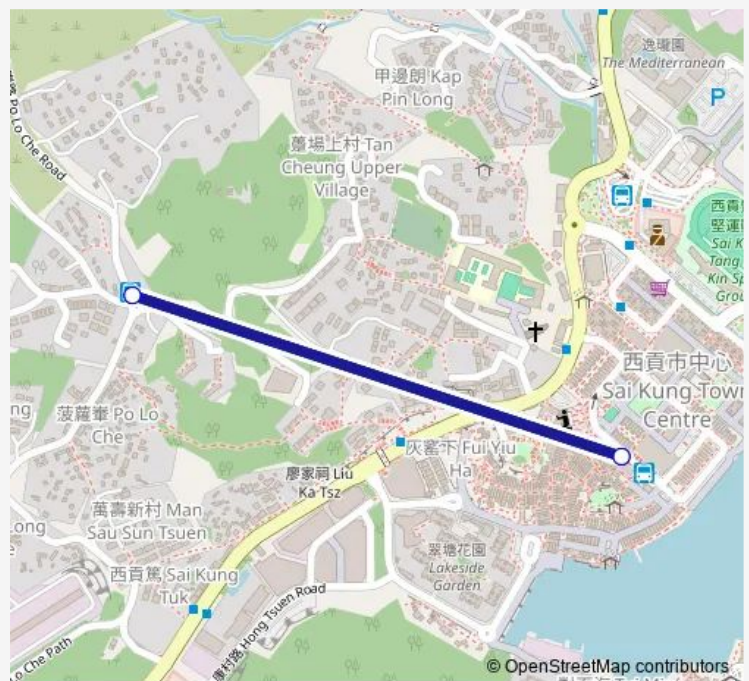

Bus 3 SAI Kung - PO LO CHE (Short Working Service)

[Go to website](#)

Direction

YI CHUN STREET, NEAR SAI KUNG MARKET — PAK KONG AU ROAD, NEAR HUNG FA TSUEN

2 stops

[Open route schedule](#)

YI CHUN STREET, NEAR SAI KUNG MARKET

PAK KONG AU ROAD, NEAR HUNG FA TSUEN

Route schedule

YI CHUN STREET, NEAR SAI KUNG MARKET — PAK KONG AU ROAD, NEAR HUNG FA TSUEN

Monday	05:40-08:56
Tuesday	05:40-08:56
Wednesday	05:40-08:56
Thursday	05:40-08:56
Friday	05:40-08:56
Saturday	05:40-08:56
Sunday	05:40-08:56

Route info

Direction: YI CHUN STREET, NEAR SAI KUNG MARKET

Stops: 2

Trip Duration: 0 hour 4 min

3 — SAI Kung - PO LO CHE (Short Working Service)

Direction

PAK KONG AU ROAD, NEAR HUNG FA TSUEN — YI CHUN STREET, NEAR SAI KUNG MARKET

Route info

Direction: PAK KONG AU ROAD, NEAR HUNG FA TSUEN

Stops: 2

Trip Duration: 0 hour 4 min

3 Bus time schedules and route maps are available in an offline PDF at busmaps.com. Use the busmaps.com website to see live bus times, train schedule or subway schedule, and step-by-step directions for all public transit in Sai Kung