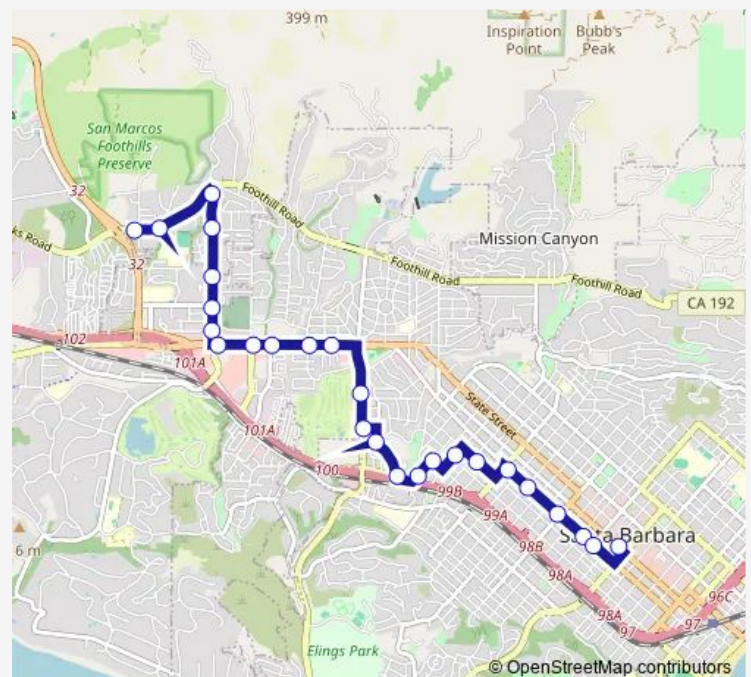

### Direction

Transit Center — State & La Cumbre 156

24 stops

[Open route schedule](#)

Transit Center

Anapamu & Bath

Bath & Victoria

Bath & Micheltorena

### Route schedule

Transit Center — State & La Cumbre 156

Monday	06:00-19:00
Tuesday	06:00-19:00
Wednesday	06:00-19:00
Thursday	06:00-19:00
Friday	06:00-19:00
Saturday	07:00-19:00
Sunday	09:00-18:15

### Route info

Direction: Transit Center

Stops: 24

Trip Duration: 0 hour 30 min

3 — Oak Park

Hitchcock & Calle Real

Calle Real & La Cumbre

State & La Cumbre 156

**Direction**

Transit Center — Foothill &amp; Cieneguitas

26 stops

[Open route schedule](#)

Transit Center

Anapamu &amp; Bath

Westside Community Center

Bath &amp; Micheltorena