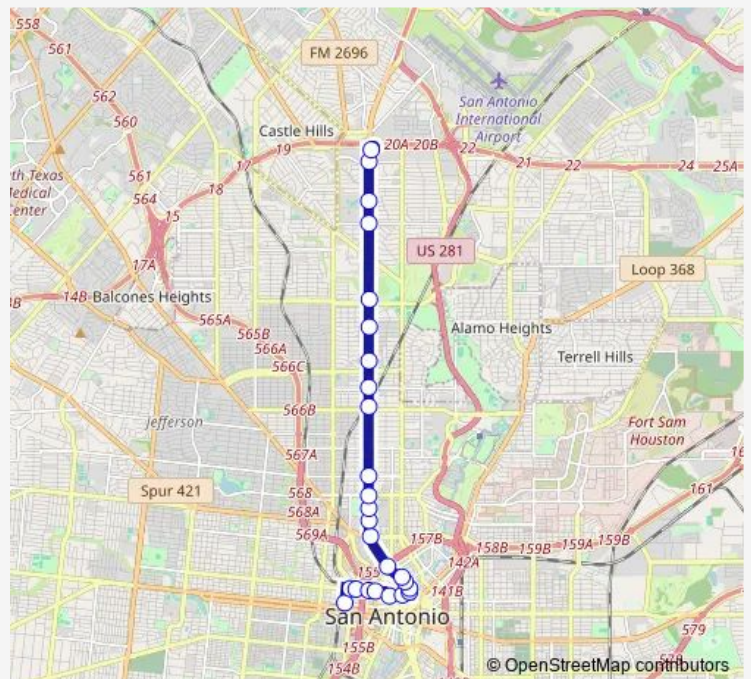

Bus 3 San Pedro Skip

[Go to website](#)

Direction
 NORTH STAR TRANSIT CENTER — Frio & Martin
 24 stops
[Open route schedule](#)

- NORTH STAR TRANSIT CENTER
- SAN Pedro & Rector
- San Pedro between Maplewood & Cage
- SAN Pedro IN Front OF 6839 (Heb)
- SAN Pedro & Basse
- SAN Pedro & Hermine
- SAN Pedro & Audubon
- SAN Pedro & Santa Monica
- SAN Pedro & Hildebrand
- SAN Pedro & Woodlawn
- SAN Pedro & Ashby
- SAN Pedro & Myrtle
- SAN Pedro Opposite Evergreen
- SAN Pedro & Cypress
- SAN Pedro & Quincy
- Navarro & Augusta
- Navarro & N. ST. Mary'S
- ST. Mary'S Between Convent & Mart
- Martin & Main
- Martin & Santa Rosa
- Martin & Columbus

Direction: NORTH STAR TRANSIT CENTER
 Stops: 24
 Trip Duration: 0 hour 27 min

3 — San Pedro Skip

MARTIN & LEONA

Centro Plaza - Mid Block East (Stop D)

Frio & Martin

Direction

Centro Plaza - SW Corner (Stop A) — NORTH STAR TRANSIT CENTER

26 stops

[Open route schedule](#)

Centro Plaza - SW Corner (Stop A)

Martin & Frio

Martin Opposite Leona

Martin & SAN Saba

Martin & Santa Rosa

Pecan & Flores

Friday 04:41-21:53

Saturday 05:23-21:52

Sunday 05:50-21:52

Route info

Direction: Centro Plaza - SW Corner (Stop A)

Stops: 26

Trip Duration: 0 hour 32 min

SAN Pedro & Rector