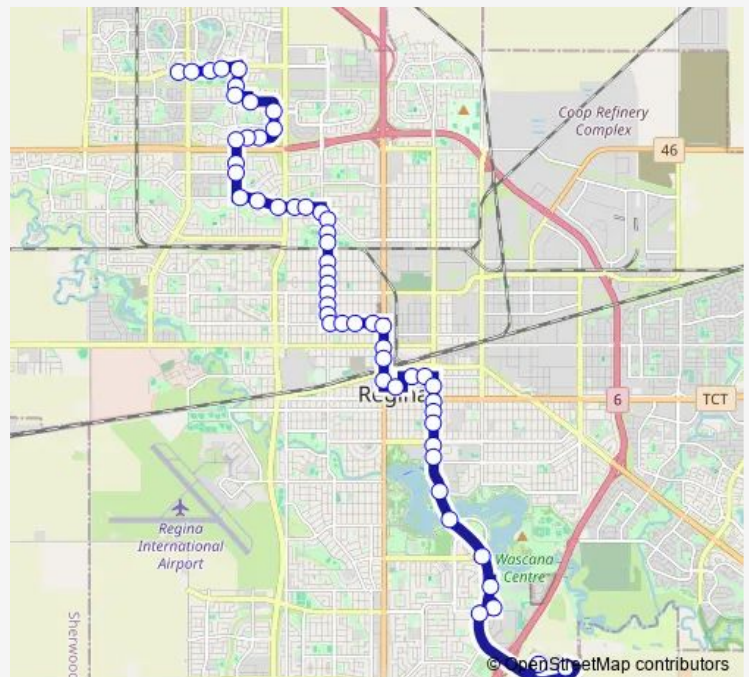

Albert St @ Dewdney Ave (Nb)

Albert St @ 7th Ave (Nb)

5th Ave @ Albert St (Wb)

5th Ave @ Rae St (Wb)

### Route schedule

Saskatchewan Polytechnic @ Parkway Building (Nb) —  
Rochdale Blvd @ Sherwood Mall (Eb)

Monday	05:38-01:47 <sup>+1</sup>
Tuesday	05:38-01:47 <sup>+1</sup>
Wednesday	05:38-01:47 <sup>+1</sup>
Thursday	05:38-01:47 <sup>+1</sup>
Friday	05:38-01:47 <sup>+1</sup>
Saturday	06:46-23:47
Sunday	07:50-17:50

### Route info

Direction: Saskatchewan Polytechnic @ Parkway Building (Nb)

Stops: 59

Trip Duration: 0 hour 59 min

3 — University - Sherwood Estates

5th Ave @ Robinson St (Wb)

5th Ave @ Garnet St (Wb)

5th Ave @ Montague St (Wb)

5th Ave @ Elphinstone St (Wb)

5th Ave @ Mctavish St (Wb)

5th Ave @ Queen St (Wb)

5th Ave @ King St (Wb)

Pasqua St @ 5th Ave (Nb)

4th Ave @ Pasqua St (Wb)

1st Ave N @ Edward St (Wb)

1st Ave N @ Alexandra St (Wb)