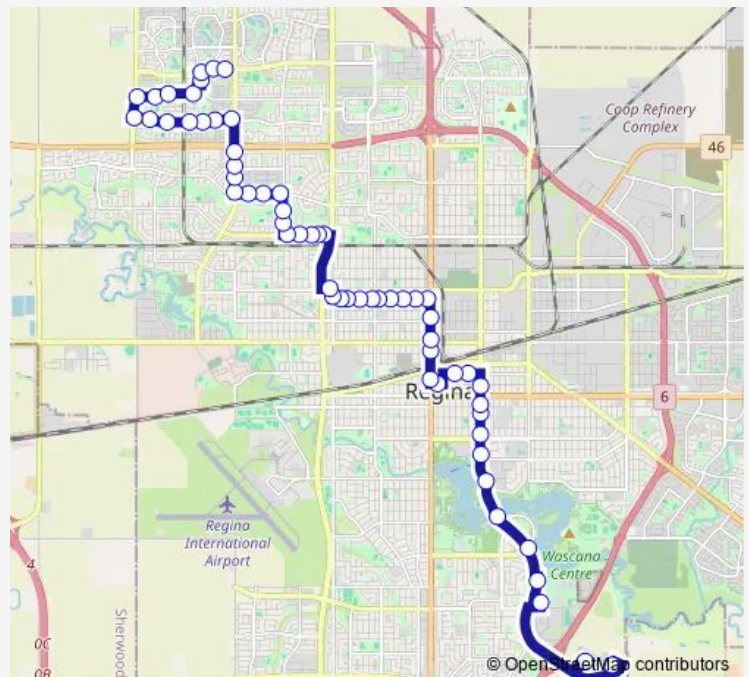

Broad St @ Broadway Ave (Nb)

Broad St @ College Ave (Nb)

Broad St @ 14th Ave (Nb)

Broad St @ 13th Ave (Nb)

Broad St @ 12th Ave (Nb)

11th Ave @ Hamilton St (Wb)

11th Ave @ Cornwall St (Wb)

12th Ave @ McIntyre St (Wb)

Albert St @ 12th Ave (Nb)

Albert St @ 9th Ave (Nb)

Albert St @ Dewdney Ave (Nb)

Albert St @ 7th Ave (Nb)

5th Ave @ Albert St (Wb)

5th Ave @ Rae St (Wb)

Route schedule

Saskatchewan Polytechnic @ Parkway Building (Nb) —
 Rochdale Blvd @ Sherwood Mall (Eb)

Monday	05:38-23:47
Tuesday	05:38-23:47
Wednesday	05:38-23:47
Thursday	05:38-23:47
Friday	05:38-23:47
Saturday	06:46-23:47
Sunday	07:50-17:50

Route info

Direction: Saskatchewan Polytechnic @ Parkway Building (Nb)

Stops: 59

Trip Duration: 0 hour 59 min

3 — University - Sherwood Estates

5th Ave @ Robinson St (Wb)

5th Ave @ Garnet St (Wb)

5th Ave @ Montague St (Wb)

5th Ave @ Elphinstone St (Wb)

5th Ave @ Mctavish St (Wb)