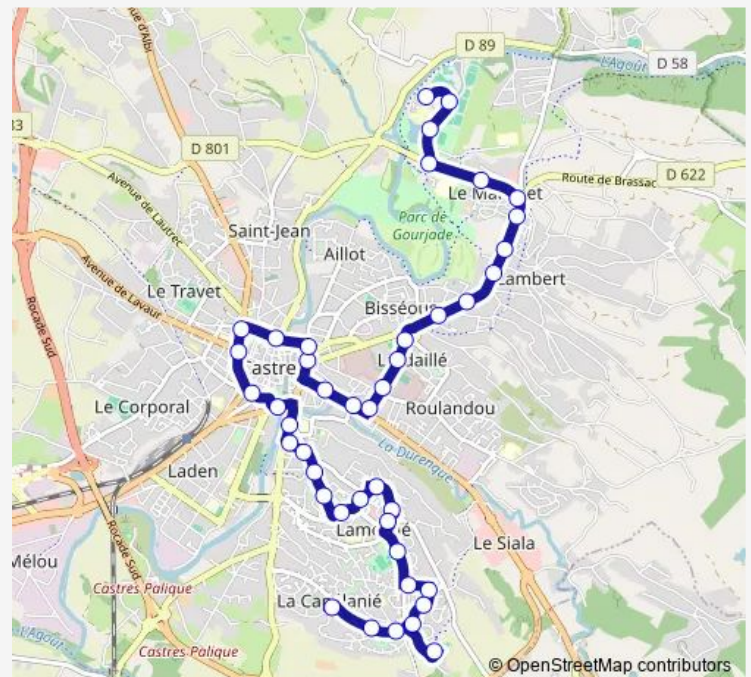

Thursday —

Friday —

Saturday —

Sunday —

Route info

Direction: Capelanie

Stops: 44

Trip Duration: 0 hour 40 min

3 — Ligne 3

Carnot

Sicard

College Jean-Jaures

Zola

Eveche

LES Cedres

Durenque