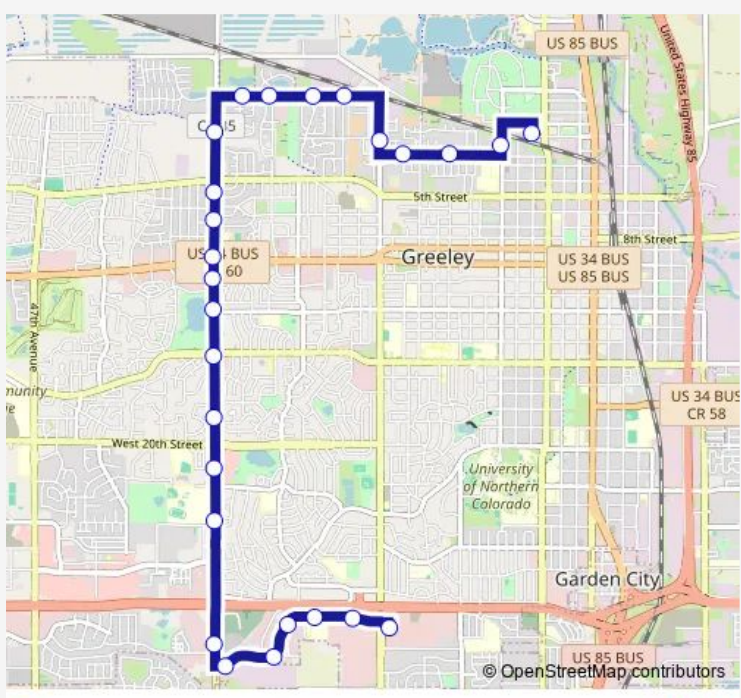

Direction
 Greeley Evans Regional Transportation Center — Greeley Mall Transfer Center
 26 stops
[Open route schedule](#)

- Greeley Evans Regional Transportation Center
- 14th Ave @ 1st St - Southbound
- 2nd St @ 18th Ave - Westbound
- 2nd St @ 21st Ave PI - Westbound
- 23rd Ave @ 1st St - Northbound
- W C St @ N 25th Ave - Westbound
- W C St @ Villa West Entrance - Westbound
- W C St @ N 30th Ave - Westbound
- W C St @ Rodeo Cir - Westbound
- N 35th Ave @ Friendly Village West Entrance - Southbound
- 35th Ave @ W 5th St - Southbound
- 35th Ave @ W 7th St - Southbound
- 35th Ave @ W 10th St - Southbound
- 35th Ave @ W 11th St - Southbound
- 35th Ave @ W 13th St - Southbound
- 35th Ave @ W 16th St - Southbound
- 35th Ave @ W Rangeview Rd - Southbound
- 35th Ave @ Westlake Shopping Center - Southbound
- 35th Ave @ Greeley West HS - Southbound
- 35th Ave @ Elk Lakes Shopping Center - Southbound

Route schedule
 Greeley Evans Regional Transportation Center — Greeley Mall Transfer Center

| | |
|-----------|-------------|
| Monday | 06:35-18:35 |
| Tuesday | 06:35-18:35 |
| Wednesday | 06:35-18:35 |
| Thursday | 06:35-18:35 |
| Friday | 06:35-18:35 |
| Saturday | 07:35-16:35 |
| Sunday | — |

Route info
 Direction: Greeley Evans Regional Transportation Center
 Stops: 26
 Trip Duration: 0 hour 21 min

W 29th St @ 34th Ave - Eastbound

W 29th St @ W 30th St - Eastbound

2970 W 29th St - Eastbound

W 29th St @ Frontier Academy - Eastbound

W 29th St @ Teletech - Eastbound

Greeley Mall Transfer Center

Direction

Greeley Mall Transfer Center — Greeley Evans Regional Transportation Center

26 stops

[Open route schedule](#)

Greeley Mall Transfer Center