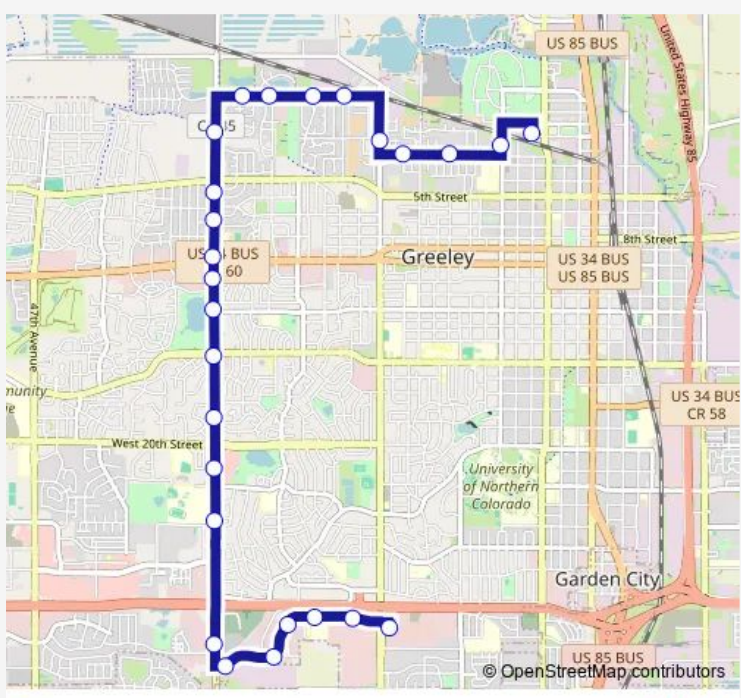

**Direction**  
 Greeley Evans Regional Transportation Center — Greeley Mall Transfer Center  
 26 stops  
[Open route schedule](#)

- Greeley Evans Regional Transportation Center
- 14th Ave @ 1st St - Southbound
- 2nd St @ 18th Ave - Westbound
- 2nd St @ 21st Ave Pl - Westbound
- 23rd Ave @ 1st St - Northbound
- W C St @ N 25th Ave - Westbound
- W C St @ Villa West Entrance - Westbound
- W C St @ N 30th Ave - Westbound
- W C St @ Rodeo Cir - Westbound
- N 35th Ave @ Friendly Village West Entrance - Southbound
- 35th Ave @ W 5th St - Southbound
- 35th Ave @ W 7th St - Southbound
- 35th Ave @ W 10th St - Southbound
- 35th Ave @ W 11th St - Southbound
- 35th Ave @ W 13th St - Southbound
- 35th Ave @ W 16th St - Southbound
- 35th Ave @ W Rangeview Rd - Southbound
- 35th Ave @ Westlake Shopping Center - Southbound
- 35th Ave @ Greeley West HS - Southbound
- 35th Ave @ Elk Lakes Shopping Center - Southbound

Route schedule  
 Greeley Evans Regional Transportation Center — Greeley Mall Transfer Center

Monday	06:35-18:35
Tuesday	06:35-18:35
Wednesday	06:35-18:35
Thursday	06:35-18:35
Friday	06:35-18:35
Saturday	07:35-16:35
Sunday	—

Route info  
 Direction: Greeley Evans Regional Transportation Center  
 Stops: 26  
 Trip Duration: 0 hour 21 min

W 29th St @ 34th Ave - Eastbound

W 29th St @ W 30th St - Eastbound

2970 W 29th St - Eastbound

## Route info

Direction: Greeley Mall Transfer Center

Stops: 26

Trip Duration: 0 hour 20 min

14th Ave @ 1st St - Northbound

Greeley Evans Regional Transportation Center

3 Bus time schedules and route maps are available in an offline PDF at [busmaps.com](https://busmaps.com). Use the [busmaps.com](https://busmaps.com) website to see live bus times, train schedule or subway schedule, and step-by-step directions for all public transit in