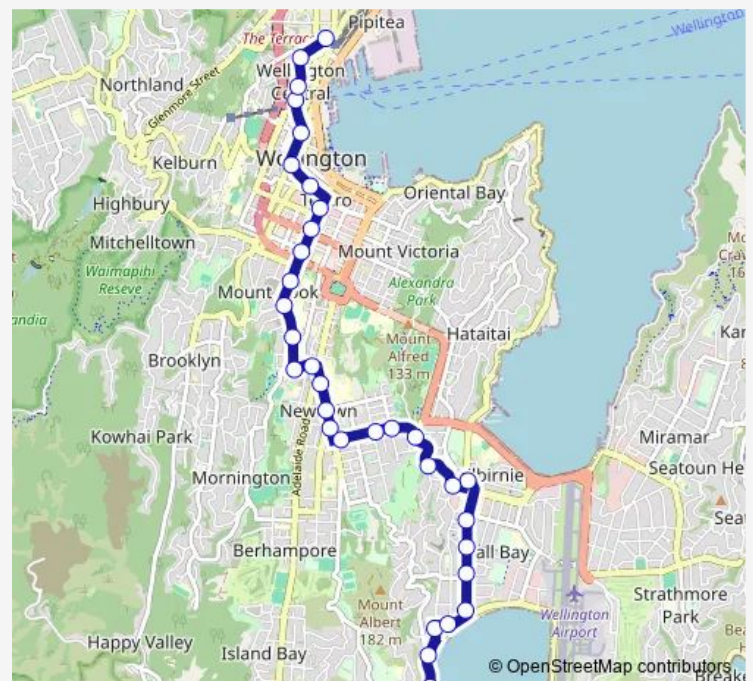

Bus 3 Lyall Bay/Rongotai - Kilbirnie - Newtown - Wellington

[Go to website](#)

Direction

Wellington Station - Stop A — Rongotai - Tirangi Road (opposite 95)

28 stops

[Open route schedule](#)

Wellington Station - Stop A

Lambton Quay North - Stop D

Lambton Central - Stop B

Lambton Quay at Hunter Street

Willis Street at Willbank Court

Manners Street at Cuba Street - Stop B

Taranaki Street at Courtenay Place

Taranaki Street at Frederick Street

Taranaki Street (near 217)

Massey University - Wallace Street

Wallace Street at Howard Street

Hutchison Road - Stop B

John Street at Adelaide Road

Wellington Hospital - Stop A

Riddiford Street at Newtown Shops (near 157)

Constable Street at Owen Street (near 77)

Constable Street at Coromandel Street (near 123)

Crawford Road at Wellington Road

Crawford Road at Duncan Terrace

Crawford Road at Childers Terrace

Rongotai Road at Bay Road

Route schedule

Wellington Station - Stop A — Rongotai - Tirangi Road (opposite 95)

Monday 07:15-19:35

Tuesday 07:15-19:35

Wednesday 07:15-18:05

Thursday 07:15-18:05

Friday 07:15-19:35

Saturday 07:15-19:35

Sunday 07:45-18:05

Route info

Direction: Wellington Station - Stop A

Stops: 28

Trip Duration: 0 hour 47 min