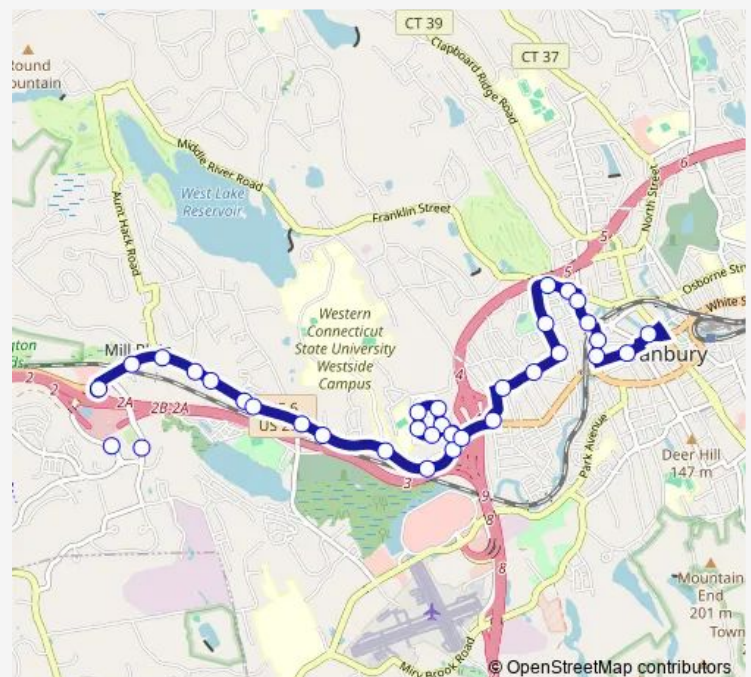

### Route schedule

Pulse Point — Exit 2 Park & Ride

Monday 13:00

Tuesday 13:00

Wednesday 13:00

Thursday 13:00

Friday 13:00

Saturday —

### Route info

Direction: Pulse Point

Stops: 26

Trip Duration: 0 hour 21 min

3 — Route 3 Mill Plain Rd. - Brewster

Citgo Gas Station Mill Plain Rd

Mill Plain Road & Aunt Hack Road

Mill Plain Road & Prindle Lane