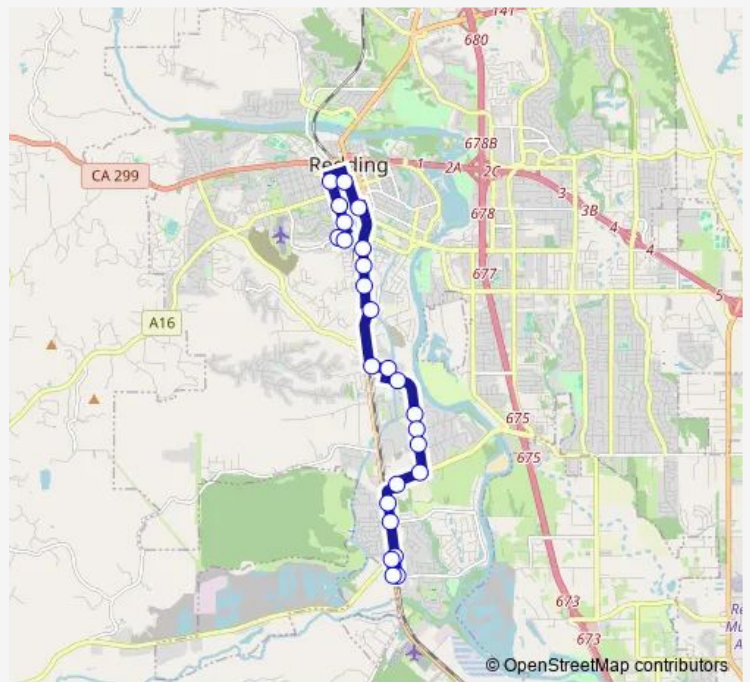

Bus 3 Route 3

[Go to website](#)

Direction
 Rosaline Ave at West St — Westside Rd at Clear Creek Rd
 25 stops
[Open route schedule](#)

- Rosaline Ave at West St
- Sheridan St at Court St
- Court St at Sonoma St
- Court St at Gold St
- Court St at Butte St
- Downtown Passenger Terminal
- Lincoln St at S. Market St
- S. Market St at California St
- S. Market St at Grange St
- S. Market St at Ellis St (Ns)
- Eastside Rd at Wyndham Ln (Fs)
- Breslauer Way at Eastside Rd
- Breslauer Way at Veterans Ln
- Radio Ln at Cerro Ln
- E. Bonnyview Rd at N. Bonnyview Rd (Bonnyview Market)
- E. Bonnyview Rd at Nicolet Ln
- E. Bonnyview Rd at Willowbrae Ave
- S. Bonnyview Rd at E. Bonnyview Rd
- Eastside Rd at S. Bonnyview Rd
- Eastside Rd at North Dr
- Eastside Rd at Star Dr

Route schedule

Rosaline Ave at West St — Westside Rd at Clear Creek Rd

Monday	06:14-17:14
Tuesday	06:14-17:14
Wednesday	06:14-17:14
Thursday	06:14-17:14
Friday	06:14-17:14
Saturday	09:14-16:14
Sunday	—

Route info
 Direction: Rosaline Ave at West St
 Stops: 25
 Trip Duration: 0 hour 25 min

3 — Route 3

Eastside Rd at Waverly Ave

Eastside Rd at Girvan Rd

Westside Rd at SR 273 (Fs)

Westside Rd at Clear Creek Rd

Direction

Westside Rd at Clear Creek Rd — Rosaline Ave at West St

22 stops

Saturday 09:39-16:39

Sunday —

Route info

Direction: Westside Rd at Clear Creek Rd

Stops: 22

Trip Duration: 0 hour 30 min

3 Bus time schedules and route maps are available in an offline PDF at busmaps.com. Use the busmaps.com website to see live bus times, train schedule or subway schedule, and step-by-step directions for all public transit in Redding