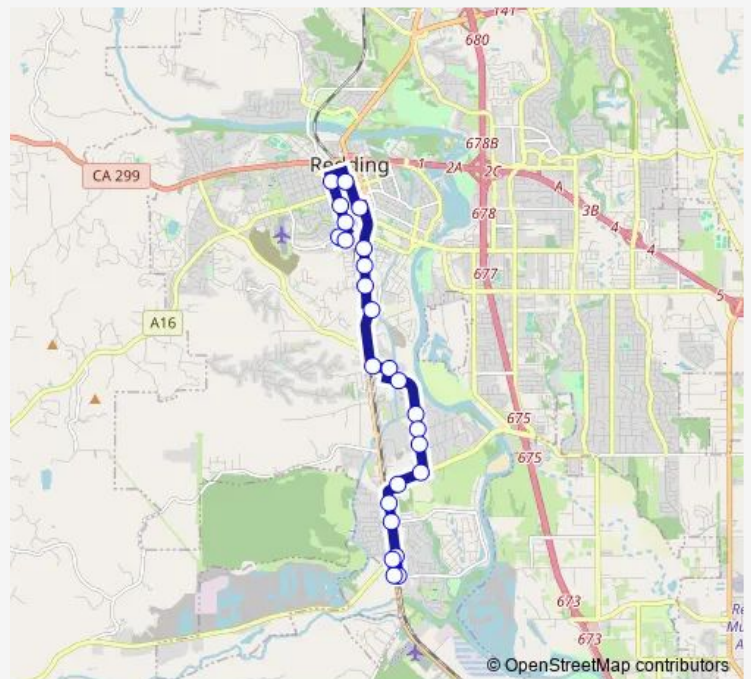

Bus 3 Route 3

[Go to website](#)

Direction
 Rosaline Ave at West St — Westside Rd at Clear Creek Rd
 25 stops
[Open route schedule](#)

- Rosaline Ave at West St
- Sheridan St at Court St
- Court St at Sonoma St
- Court St at Gold St
- Court St at Butte St
- Downtown Passenger Terminal
- Lincoln St at S. Market St
- S. Market St at California St
- S. Market St at Grange St
- S. Market St at Ellis St (Ns)
- Eastside Rd at Wyndham Ln (Fs)
- Breslauer Way at Eastside Rd
- Breslauer Way at Veterans Ln
- Radio Ln at Cerro Ln
- E. Bonnyview Rd at N. Bonnyview Rd (Bonnyview Market)
- E. Bonnyview Rd at Nicolet Ln
- E. Bonnyview Rd at Willowbrae Ave
- S. Bonnyview Rd at E. Bonnyview Rd
- Eastside Rd at S. Bonnyview Rd
- Eastside Rd at North Dr
- Eastside Rd at Star Dr

Route schedule

Rosaline Ave at West St — Westside Rd at Clear Creek Rd

Monday	06:14-17:14
Tuesday	06:14-17:14
Wednesday	06:14-17:14
Thursday	06:14-17:14
Friday	06:14-17:14
Saturday	09:14-16:14
Sunday	—

Route info
 Direction: Rosaline Ave at West St
 Stops: 25
 Trip Duration: 0 hour 25 min

3 — Route 3

Eastside Rd at Waverly Ave

Eastside Rd at Girvan Rd

Westside Rd at SR 273 (Fs)

Westside Rd at Clear Creek Rd

Direction

Westside Rd at Clear Creek Rd — Rosaline Ave at West St

22 stops

Saturday 09:39-16:39

Sunday —

Route info

Direction: Westside Rd at Clear Creek Rd

Stops: 22

Trip Duration: 0 hour 30 min

3 Bus time schedules and route maps are available in an offline PDF at busmaps.com. Use the busmaps.com website to see live bus times, train schedule or subway schedule, and step-by-step directions for all public transit in Redding