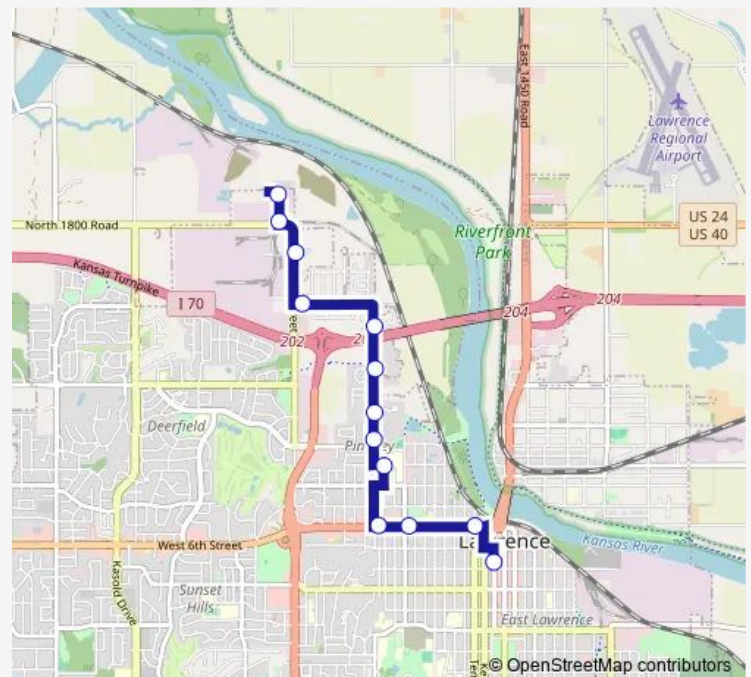

447 - Michigan @ 6th

169 - 6th @ Maine

194 - 6th @ Mississippi

1 - Vermont @ 7th

Route schedule

146 - Timberedge @ Transit Facility — 1 - Vermont @ 7th

Monday 06:30-19:30

Tuesday 06:30-19:30

Wednesday 06:30-19:30

Thursday 06:30-19:30

Friday 06:30-19:30

Saturday 06:30-19:30

Sunday —

Route info

Direction: 146 - Timberedge @ Transit Facility

Stops: 14

Trip Duration: 0 hour 14 min

Direction

1 - Vermont @ 7th — 146 - Timberedge @ Transit Facility

13 stops

[Open route schedule](#)

1 - Vermont @ 7th

141 - 6th @ Constant Park

153 - 6th @ Maine

Friday 06:00-20:00

Saturday 06:00-20:00

Sunday —

Route info

Direction: 1 - Vermont @ 7th

Stops: 13

Trip Duration: 0 hour 12 min

3 Bus time schedules and route maps are available in an offline PDF at busmaps.com. Use the busmaps.com website to see live bus times, train schedule or subway schedule, and step-by-step directions for all public transit in Lawrence