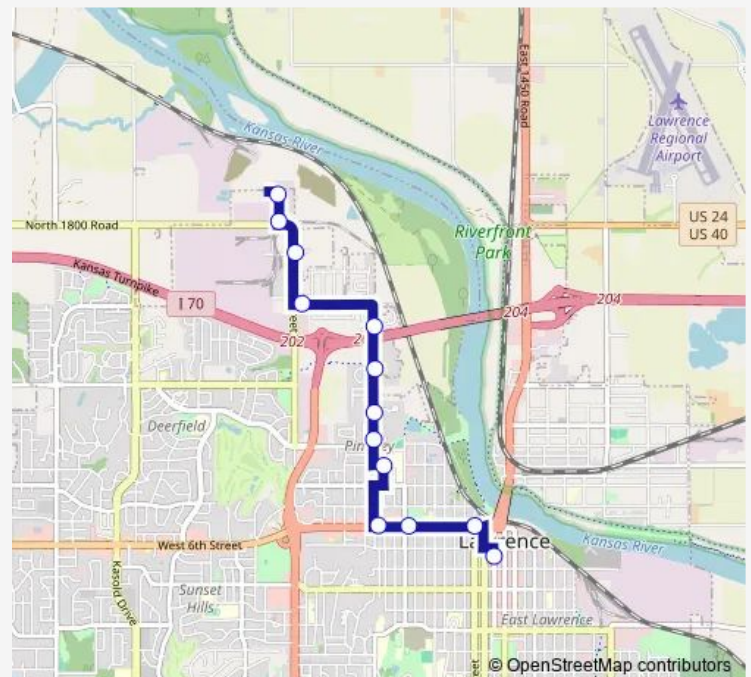

194 - 6th @ Mississippi

1 - Vermont @ 7th

### Route schedule

146 - Timberedge @ Transit Facility — 1 - Vermont @ 7th

Monday 06:30-19:30

Tuesday 06:30-19:30

Wednesday 06:30-19:30

Thursday 06:30-19:30

Friday 06:30-19:30

Saturday 06:30-19:30

### Route info

Direction: 146 - Timberedge @ Transit Facility

Stops: 14

Trip Duration: 0 hour 30 min

3 — Downtown / Lakeview Road via Lmh

## Route schedule

1 - Vermont @ 7th — 146 - Timberedge @ Transit Facility

Monday 06:00-20:00

Tuesday 06:00-20:00

Wednesday 06:00-20:00

Thursday 06:00-20:00

Friday 06:00-20:00

Saturday 06:00-20:00