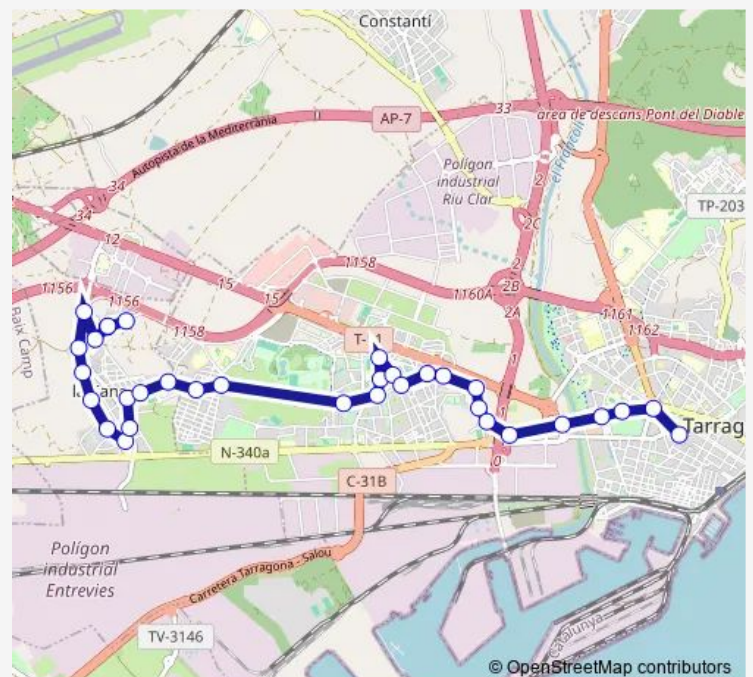

Thursday 13:42-20:19

Friday 13:42-20:19

Saturday —

Sunday —

Route info

Direction: Colom, 14

Stops: 29

Trip Duration: 0 hour 37 min