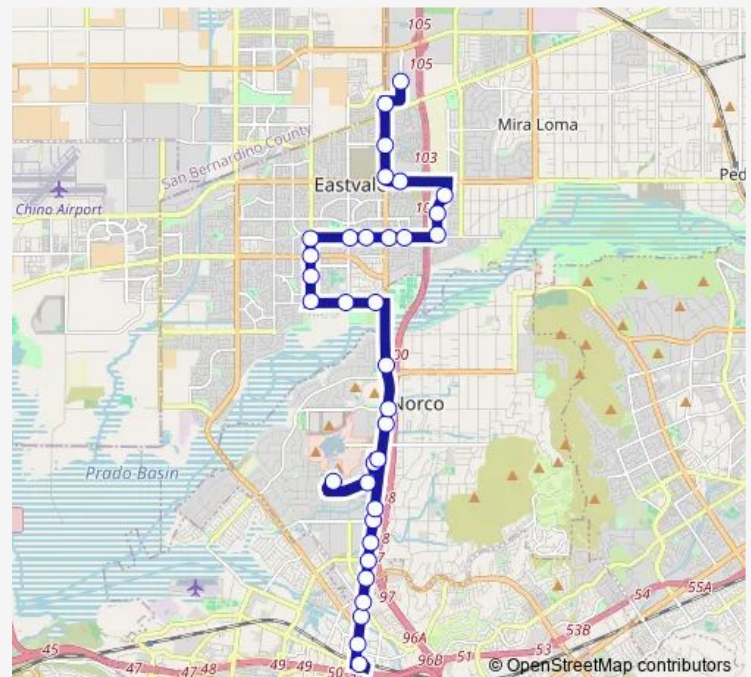

### Route schedule

Corona Transit Center — Amazon Eastvale

Monday 06:30-22:04

Tuesday 06:30-22:04

Wednesday 06:30-22:04

Thursday 06:30-22:04

Friday 06:30-22:04

Saturday 07:08-19:15

### Route info

Direction: Corona Transit Center

Stops: 34

Trip Duration: 1 hour 16 min

3 — Corona-Norco-Eastvale

Sumner + 68th

68th + Scholar Way

68th + Rimmon

Hamner + Bellegrave

Amazon Eastvale

**Direction**

Amazon Eastvale — Corona Transit Center

33 stops

[Open route schedule](#)

Amazon Eastvale

Hamner + Bellegrave

## Route info

Direction: Amazon Eastvale

Stops: 33

Trip Duration: 1 hour 14 min

Hamner + Second

Hamner + Commerce

Hamner + First

Hamner + Mountain