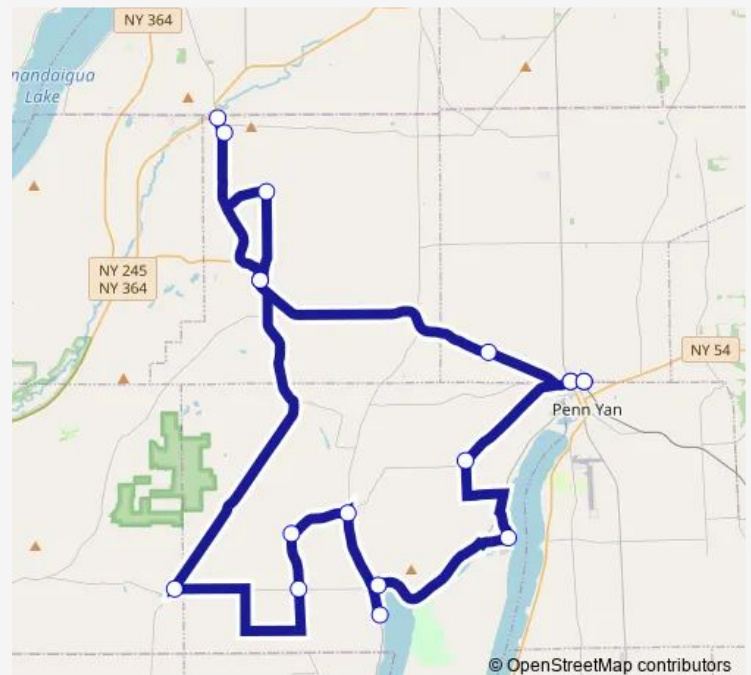

Bus 3 Rushville

[Go to website](#)

Direction

235 North Ave — 235 North Ave

18 stops

[Open route schedule](#)

235 North Ave

Liberty St & North Ave

Route schedule

235 North Ave — 235 North Ave

Monday 06:30

Tuesday 06:30

Wednesday 06:30

Thursday 06:30

Friday 06:30

Saturday —

Sunday —

Route info

Direction: 235 North Ave

Stops: 18

Trip Duration: 1 hour 25 min

3 — Rushville

Direction

235 North Ave — 235 North Ave

18 stops

[Open route schedule](#)

235 North Ave

Liberty St & North Ave

Coates Rd & County House Rd

Keuka College (Hegeman Hall)

Branchport Library

Camp Good Days