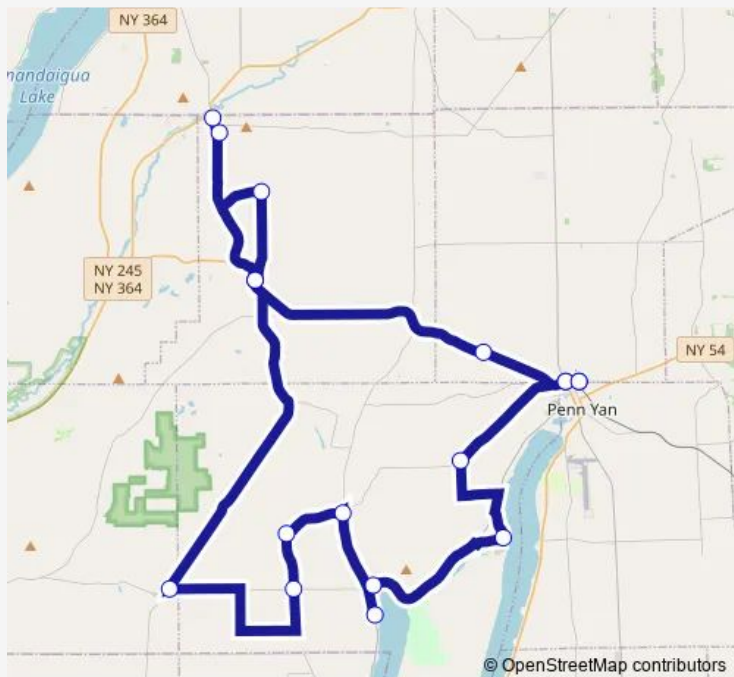

Bus 3 Rushville

[Go to website](#)

Direction

235 North Ave — 235 North Ave

18 stops

[Open route schedule](#)

235 North Ave

Liberty St & North Ave

Armstrong Rd & Belknap Hill Rd

Belknap Hill Rd & Guyanoga Rd

Camp Good Days

Branchport Library

Keuka College (Hegeman Hall)

Coates Rd & County House Rd

Liberty St & North Ave

235 North Ave

Route schedule

235 North Ave — 235 North Ave

Monday	06:30
Tuesday	06:30
Wednesday	06:30
Thursday	06:30
Friday	06:30
Saturday	—
Sunday	—

Route info

Direction: 235 North Ave

Stops: 18

Trip Duration: 1 hour 25 min

© OpenStreetMap contributors

Direction

235 North Ave — 235 North Ave

18 stops

[Open route schedule](#)

235 North Ave

Liberty St & North Ave

Coates Rd & County House Rd