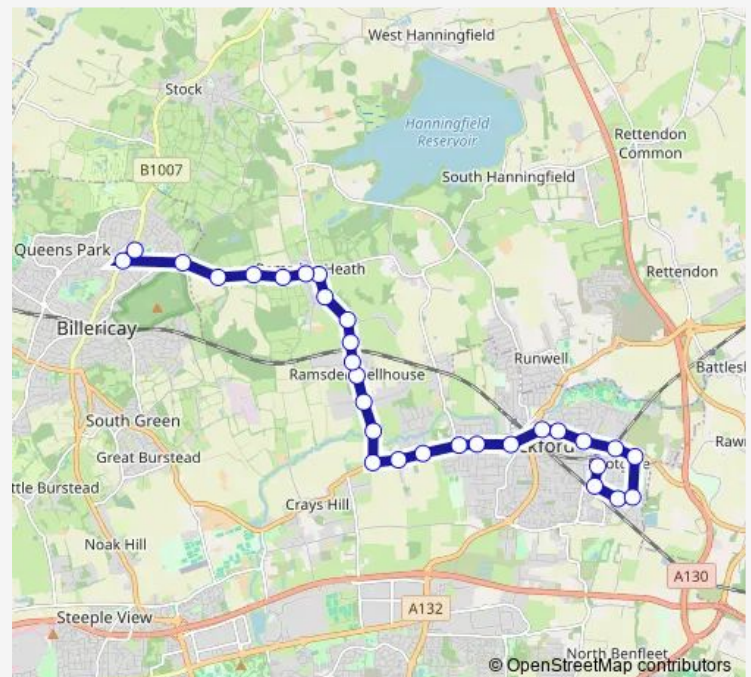

### Route schedule

Nelsons Coach Station — Mayflower

Monday 07:47

Tuesday 07:47

Wednesday 07:47

Thursday 07:47

Friday 07:47

Saturday —

### Route info

Direction: Nelsons Coach Station

Stops: 30

Trip Duration: 0 hour 38 min

■ 3 — Shotgate - Wickford - Billericay

BusMaps

Downham School

The White Horse

## Route info

Direction: Mayflower

Stops: 32

Trip Duration: 0 hour 28 min

Alicia Avenue

Post Office

Fulmar Way

Woodberry Way