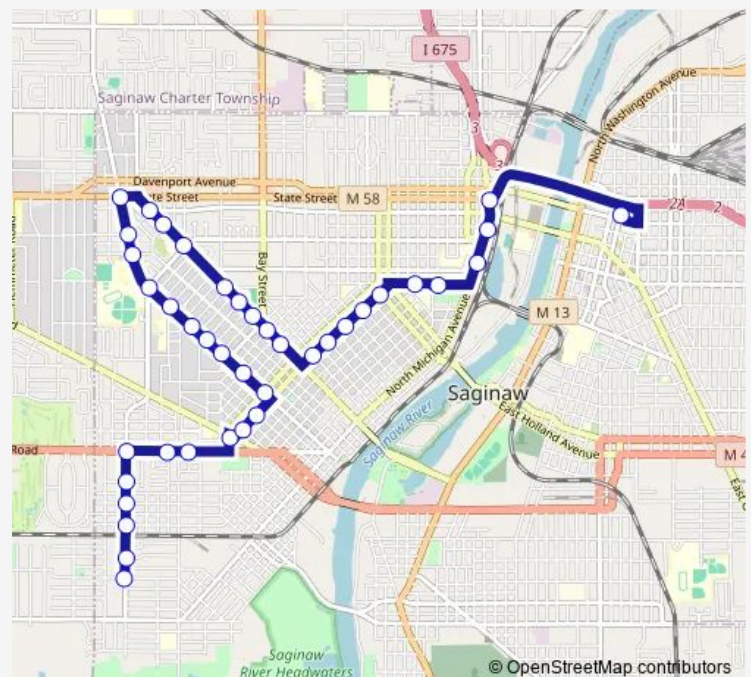

Mackinaw/State

### Route schedule

Ring/Wheeler — Stars Plaza

Monday 05:25-20:25

Tuesday 05:25-20:25

Wednesday 05:25-20:25

Thursday 05:25-20:25

Friday 05:25-20:25

Saturday —

### Route info

Direction: Ring/Wheeler

Stops: 40

Trip Duration: 0 hour 25 min

3 — Michigan/Mackinaw/Court

Court/Jameson

Court/Morson

Willie Thompson (Court/Congress)

## Route schedule

Stars Plaza — Ring/Wheeler

Monday 05:00-20:00

Tuesday 05:00-20:00

Wednesday 05:00-20:00

Thursday 05:00-20:00

Friday 05:00-20:00

Saturday —