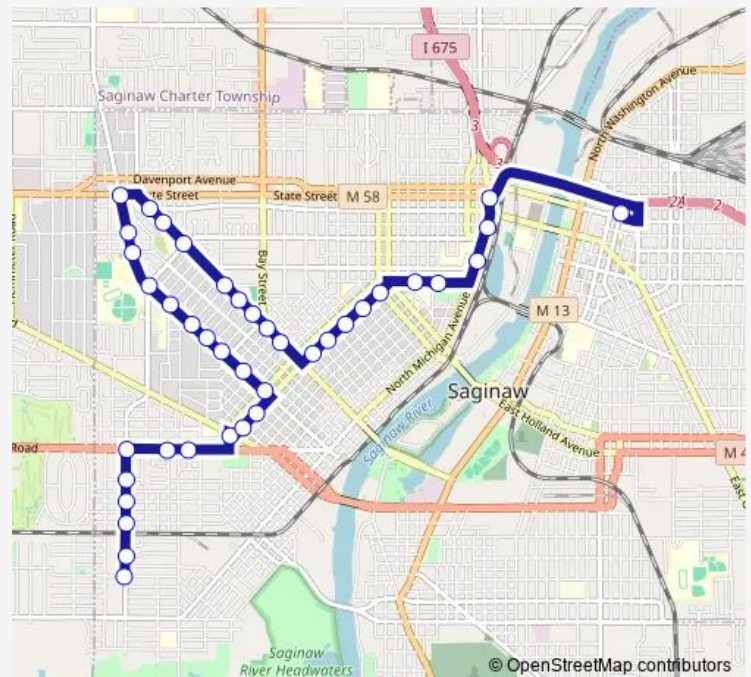

Thursday 05:25-20:25

Friday 05:25-20:25

Saturday —

Sunday —

Route info

Direction: Ring/Wheeler

Stops: 40

Trip Duration: 0 hour 25 min

3 — Michigan/Mackinaw/Court

Court/Jameson

Court/Morson

Willie Thompson (Court/Congress)

Court/Goetz

Court/Lockwood

Court/Storch

Court/S. Carolina

Health Department

Michigan/Union

N. Michigan/State

Stars Plaza

Direction

Stars Plaza — Ring/Wheeler

28 stops

[Open route schedule](#)

Michigan/Throop

Michigan/Madison

Michigan/Ames

Old Town (Michigan/Court)

Michigan/Van Buren

Michigan/Jackson

Michigan/Stephens

Michigan/Saginaw