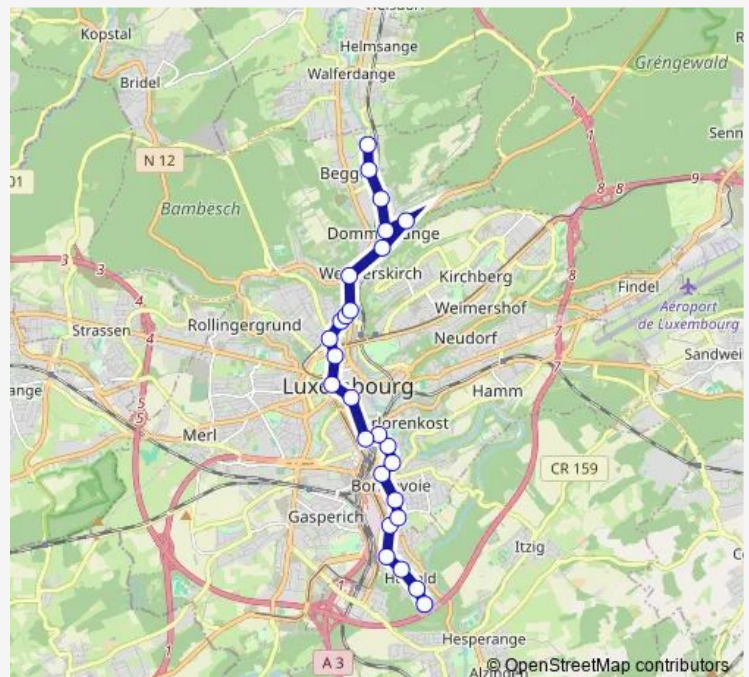

Lycée Bouneweg / PE Quai 2

Howald, 9 Mai 1944 Quai 2

Howald, Bei der Kierch Quai 2

Howald, Minsbësch Quai 2

Howald, Waassertuerm

Route schedule

Lycée Bouneweg / LTB Quai 3 — Howald, Waassertuerm

Monday 05:37-00:07⁺¹

Tuesday 05:37-00:07⁺¹

Wednesday 05:37-00:07⁺¹

Thursday 05:37-00:07⁺¹

Friday 05:37-00:07⁺¹

Saturday 05:37-00:07⁺¹

Sunday 08:07-22:37

Route info

Direction: Lycée Bouneweg / LTB Quai 3

Stops: 7

Trip Duration: 0 hour 5 min

Direction

Howald, Waassertuerm — Henri Dunant

26 stops

[Open route schedule](#)

Howald, Waassertuerm

Howald, Minsbësch Quai 1

Direction: Howald, Waassertuerm

Stops: 6

Trip Duration: 0 hour 8 min

Direction

Henri Dunant — Howald, Waassertuerm

26 stops

[Open route schedule](#)

Henri Dunant