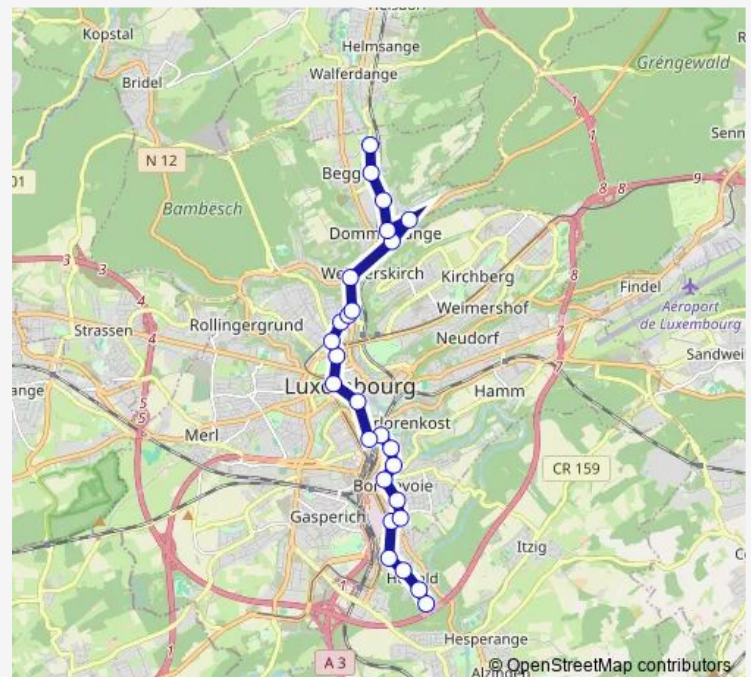

Tuesday 05:25

Wednesday 05:25

Thursday 05:25

Friday 05:25

Saturday —

Sunday 06:55-22:55

Route info

Direction: Centre, Fondation Pescatore

Stops: 7

Trip Duration: 0 hour 7 min

Direction

Howald, Waassertuerm — Beggen, Henri Dunant

26 stops

[Open route schedule](#)

Howald, Waassertuerm

Howald, Minsbësch

Route info

Direction: Howald, Waassertuerm

Stops: 26

Trip Duration: 0 hour 38 min

Direction

Beggen, Henri Dunant — Howald, Waassertuerm

26 stops

[Open route schedule](#)