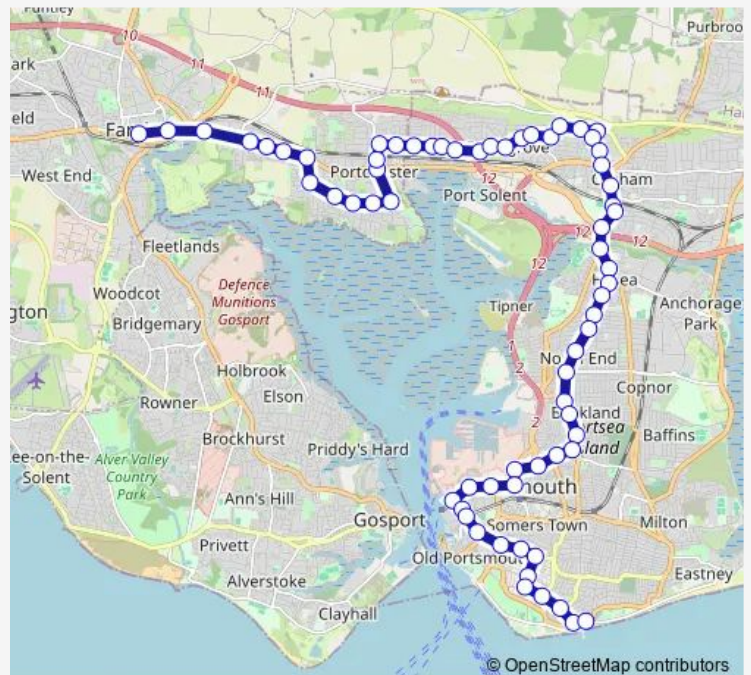

### Route schedule

Bus Station — South Parade Pier

Monday 04:16-22:22

Tuesday 04:16-22:22

Wednesday 04:16-22:22

Thursday 04:16-22:22

Friday 00:22-23:52

Saturday 00:22-23:52

### Route info

Direction: Bus Station

Stops: 67

Trip Duration: 1 hour 8 min

■ 3 — Fareham - Southsea

Nailsworth Road

Allaway Avenue Shops

Walford Road

## Route info

Direction: South Parade Pier

Stops: 66

Trip Duration: 1 hour 11 min

Merrivale Road

Beechwood Road

Trafalgar School

Coach and Horses