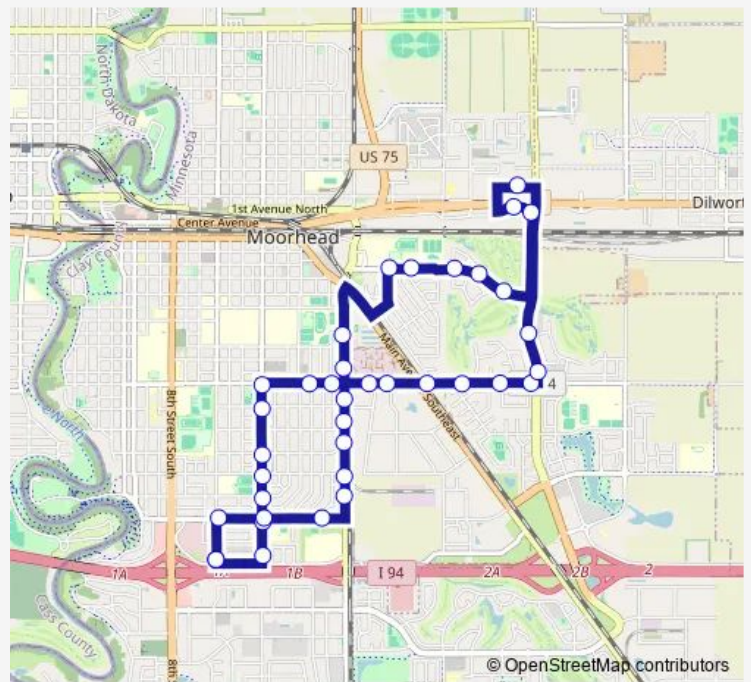

[Go to website](#)

**Direction**  
 Marriott Shelter (#118) — Marriott Shelter (#118)  
 37 stops  
[Open route schedule](#)

- Marriott Shelter (#118)
- 14th St S & 27th Ave S (Corner Ne)
- 14th St S & 24th Ave S (Corner Se)
- 14th St S & 22nd Ave S (Corner Se)
- 14th St S & 20th AVe S (Corner Se)
- 14th St S & 18th Ave S (Corner Se)
- 14th St S & 14th Ave S (Corner Se)
- 14th St S & 12th AVe S (Corner Se)
- 12th Ave S & 18th St S (Corner Sw)
- 12th Ave S & 19 1/2 St S (Corner Sw)
- 12th Ave S & 23rd St S (Corner SW midblock in front of Youth Services)
- 12th Ave S & 25th St S (Corner Sw)
- 12th Ave S & Appletree (T intersection South side)
- 12th Ave S & Ridgewood (Corner Se)
- 12th Ave S & 32nd St (Corner Sw)
- 12th Ave S & 34th St Cir S (Shelter 130 Corner Se)
- 34th St S & 11th Ave S (Midblock East)
- 34th St S & 8th Ave S (Corner Ne)
- MHD Cashwise
- Shelter 109 (Target)
- Hwy 10 Frontage Rd & 34th St (Corner Sw)

Route schedule  
 Marriott Shelter (#118) — Marriott Shelter (#118)

Monday	06:17-21:30
Tuesday	06:17-21:30
Wednesday	06:17-21:30
Thursday	06:17-21:30
Friday	06:17-21:30
Saturday	07:17-21:30
Sunday	—

Route info  
 Direction: Marriott Shelter (#118)  
 Stops: 37  
 Trip Duration: 0 hour 27 min

20th St S & 8th Ave S (Corner Sw)

20th St S & 12th Ave S (Midblock West by driveway)

Shelter 124 (Midblock)

20th St S & 14th/16th Ave S (Midblock West)

20th St S & 16th/18th Ave S (Shelter 110 Midblock West)

20th St S & 20th Ave S (Corner Sw)

20th St S & 22nd Ave S (Corner Sw)

24th Ave & 19 1/2 St S (Corner Ne)

24th Ave S & 14th St S (Corner Ne)

24th Ave S & 11th St S (Corner Ne)

Marriott Shelter (#118)

3 Bus time schedules and route maps are available in an offline PDF at [busmaps.com](https://busmaps.com). Use the [busmaps.com](https://busmaps.com) website to see live bus times, train schedule or subway schedule, and step-by-step directions for all public transit in Moorhead