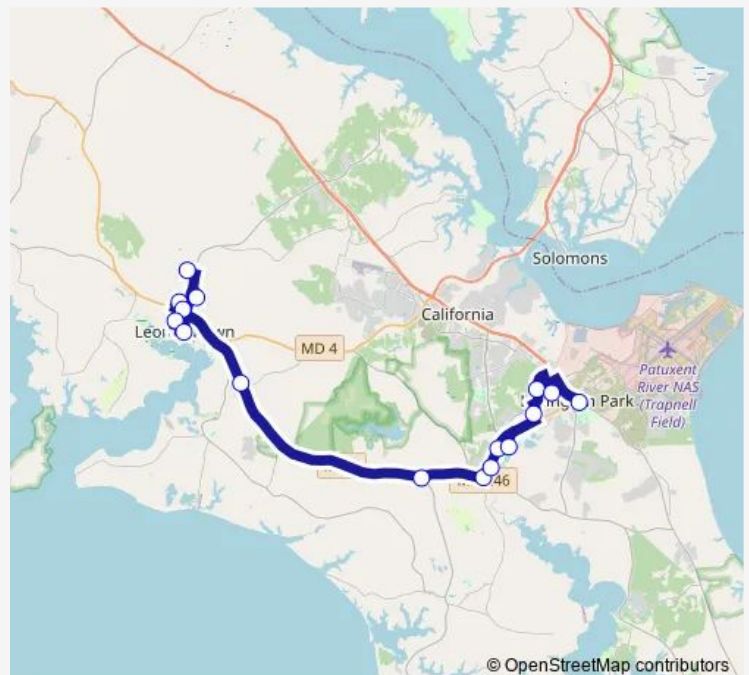

St Marys Hospital

St Marys Nursing Center off of Peabody St

New Towne Village

Intersection of Park Ave and Washington St

Leonardtown High School

Callaway Marketplace off of Point Lookout Rd

Sheetz off of Great Mills Rd

Friday 05:25-17:00

Saturday 05:25-17:00

Sunday 05:25-17:00

Route info

Direction: County Governmental Center

Stops: 16

Trip Duration: 1 hour 0 min

■ 3 — Great Mills Route

Direction

Tulagi Place — County Governmental Center

17 stops

[Open route schedule](#)

Tulagi Place

Intersection of Spring Valley Dr and Valley Ct

Lexington Park Active Adult Community

Intersection of Liberty St and Pacific Dr

Thursday 06:00-18:00

Friday 06:00-18:00

Saturday 06:00-18:00

Sunday 06:00-18:00

Route info

Direction: Tulagi Place

Stops: 17

Trip Duration: 1 hour 0 min