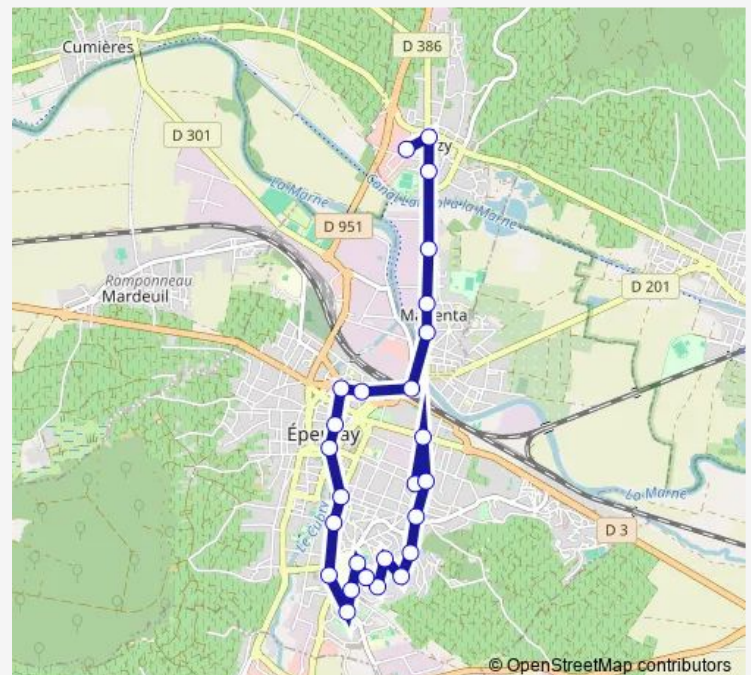

Hôpital

Huguenots

Bachelin

Marché Couvert

Hugues Plomb

Léon Bourgeois

Epernay Gare Routière

Abelé

### Route schedule

Sainte-Marthe — Dizy Porte du Vignoble

Monday 06:10-19:30

Tuesday 06:10-19:30

Wednesday 06:10-19:30

Thursday 06:10-19:30

Friday 06:10-19:30

Saturday 07:15-19:30

### Route info

Direction: Sainte-Marthe

Stops: 26

Trip Duration: 0 hour 31 min

Anatole France

Magenta Albert Thomas

Dizy Briqueterie

Dizy Centre

## Route schedule

Dizy Porte du Vignoble — Sainte-Marthe

Monday 06:05-19:30

Tuesday 06:05-19:30

Wednesday 06:05-19:30

Thursday 06:05-19:30

Friday 06:05-19:30

Saturday 07:05-19:30